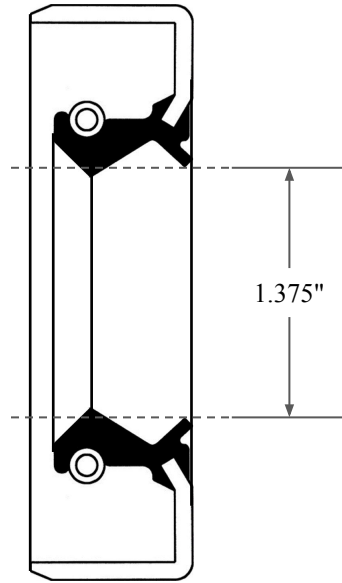

0.313"

1.375"

2.000"

 <p>GLOBAL O-RING and SEAL ALL-AROUND BETTER</p>	PART NUMBER OS4636TB2
14450 John F. Kennedy Blvd. Houston, TX 77032	Inch Oil Seal - Nitrile Style TB2
Information in this drawing is provided for reference only	DUAL LIP W/ SPR, MTL OD