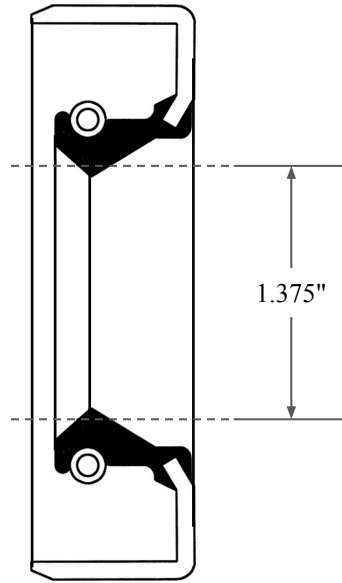

0.375"

1.375"

2.000"

GLOBAL O-RING
and SEAL
ALL-AROUND BETTER

14450 John F. Kennedy Blvd.
Houston, TX 77032

www.globaloring.com

PART
NUMBER

OS4639SB2

Inch Oil Seal - Nitrile Style SB2
SGL LIP W/ SPR, MTL OD