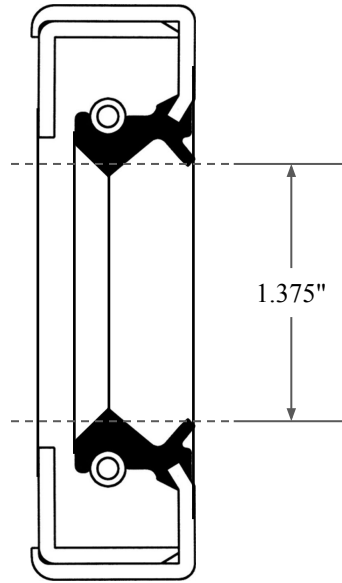

0.375"

1.375"

2.000"

 <p>GLOBAL O-RING and SEAL ALL-AROUND BETTER</p>	PART NUMBER OS4639TA2
14450 John F. Kennedy Blvd. Houston, TX 77032	Inch Oil Seal - Nitrile Style 1A2 DUAL LIP W/ SPR, MTL OD W/ RFG
Information in this drawing is provided for reference only	

PLATE