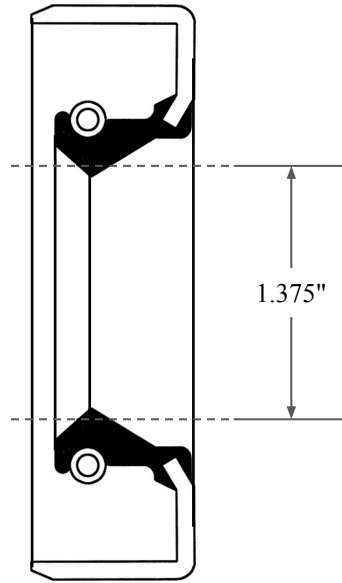

0.375"

1.375"

2.062"

14450 John F. Kennedy Blvd.
Houston, TX 77032

www.globaloring.com

PART
NUMBER

OS4651SB2

Inch Oil Seal - Nitrile Style SB2
SGL LIP W/ SPR, MTL OD