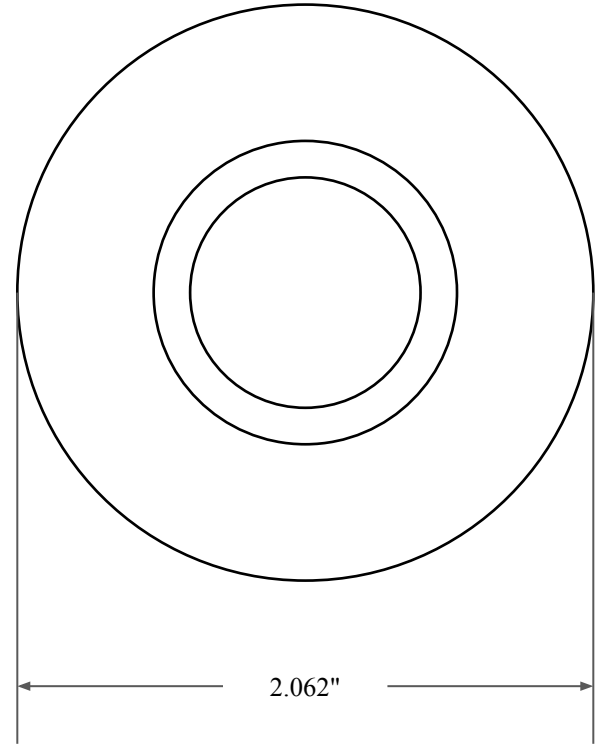

2.062"

14450 John F. Kennedy Blvd.
Houston, TX 77032

www.globaloring.com

PART
NUMBER

OS4651SB2

Inch Oil Seal - Nitrile Style SB2
SGL LIP W/ SPR, MTL OD