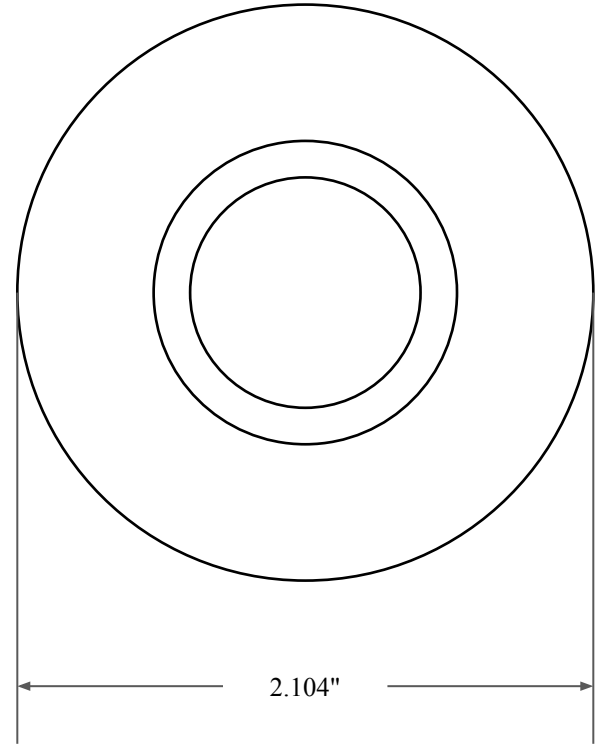

2.104"

14450 John F. Kennedy Blvd.
Houston, TX 77032

www.globaloring.com

PART
NUMBER

OS4658SB2

Inch Oil Seal - Nitrile Style SB2
SGL LIP W/ SPR, MTL OD