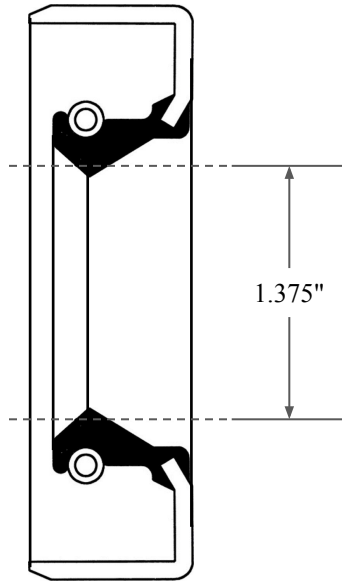

0.375"

1.375"

2.104"

14450 John F. Kennedy Blvd.
Houston, TX 77032

www.globaloring.com

PART
NUMBER

OS4658SB2

Inch Oil Seal - Nitrile Style SB2
SGL LIP W/ SPR, MTL OD