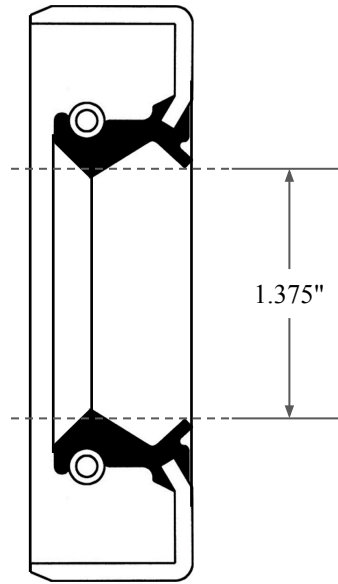

0.313"

1.375"

2.106"

14450 John F. Kennedy Blvd.
Houston, TX 77032

www.globaloring.com

PART
NUMBER

OS4661TB2

Inch Oil Seal - Nitrile Style TB2
DUAL LIP W/ SPR, MTL OD