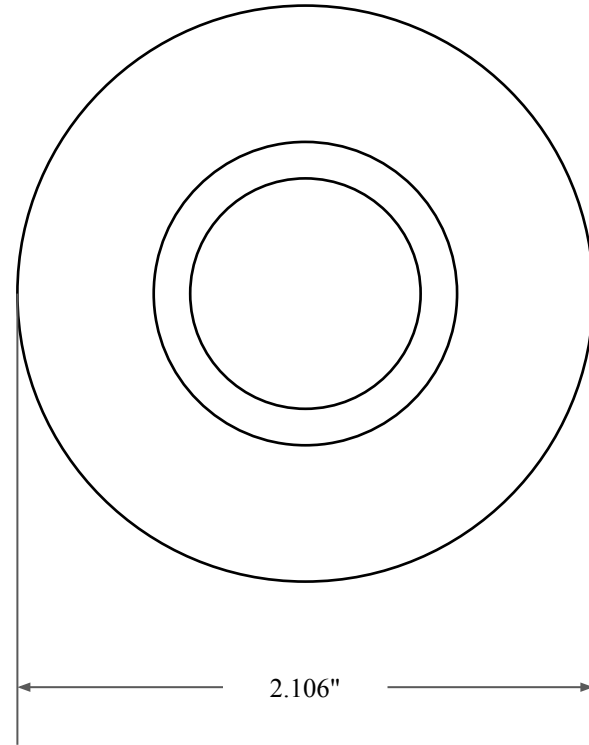

2.106"

14450 John F. Kennedy Blvd.
Houston, TX 77032

www.globaloring.com

PART
NUMBER

OS4661TB2

Inch Oil Seal - Nitrile Style TB2
DUAL LIP W/ SPR, MTL OD