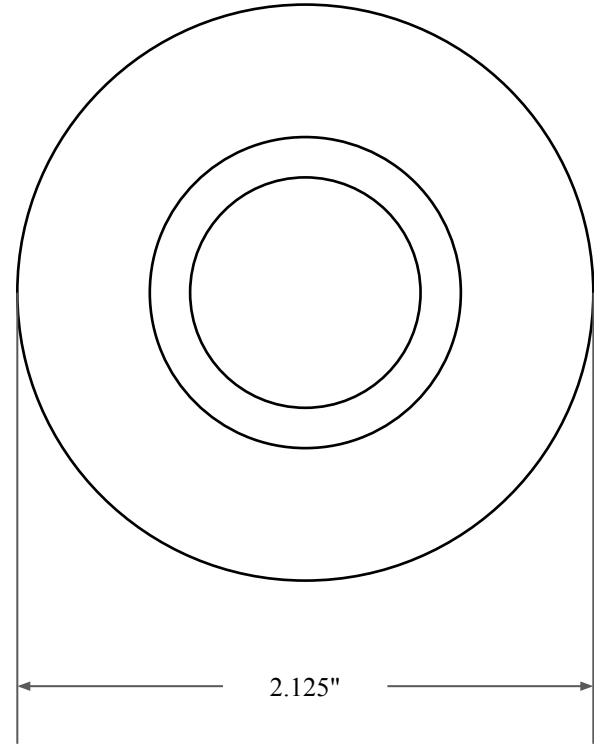

0.315"

1.375"

2.125"

 <p>GLOBAL O-RING and SEAL ALL-AROUND BETTER</p>	PART NUMBER OS4666TA2
14450 John F. Kennedy Blvd. Houston, TX 77032	www.globaloring.com
Information in this drawing is provided for reference only	
Inch Oil Seal - Nitrile Style 1A2 DUAL LIP W/ SPR, MTL OD W/ RFG PLATE	