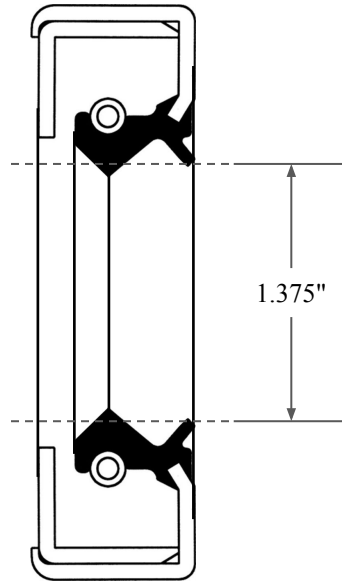

0.315"

1.375"

2.125"

 <p>GLOBAL O-RING and SEAL ALL-AROUND BETTER</p>	PART NUMBER OS4666TA2
14450 John F. Kennedy Blvd. Houston, TX 77032	www.globaloring.com
Information in this drawing is provided for reference only	
Inch Oil Seal - Nitrile Style 1A2 DUAL LIP W/ SPR, MTL OD W/ RFG PLATE	