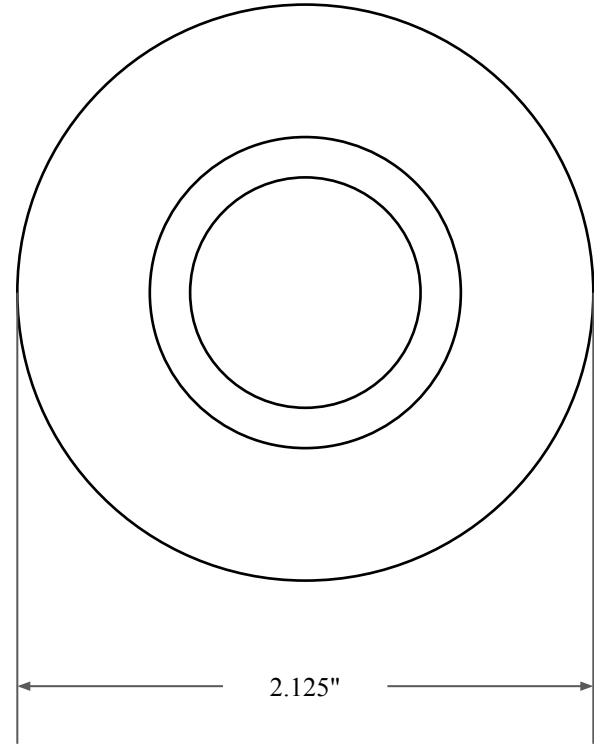

2.125"

14450 John F. Kennedy Blvd.
Houston, TX 77032

www.globaloring.com

PART
NUMBER

OS4667TA2

Inch Oil Seal - Nitrile Style 1A2
DUAL LIP W/ SPR, MTL OD W/ RFG
PLATE