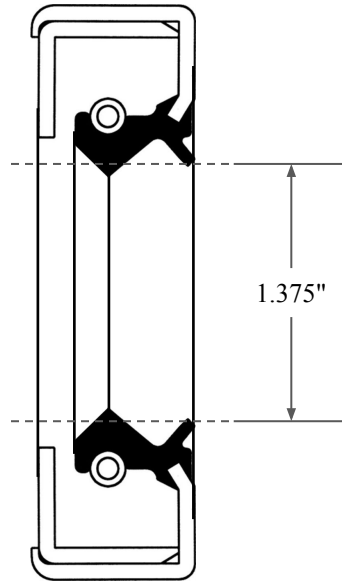

0.375"

1.375"

2.125"

14450 John F. Kennedy Blvd.
Houston, TX 77032

www.globaloring.com

PART
NUMBER

OS4667TA2

Inch Oil Seal - Nitrile Style 1A2
DUAL LIP W/ SPR, MTL OD W/ RFG
PLATE