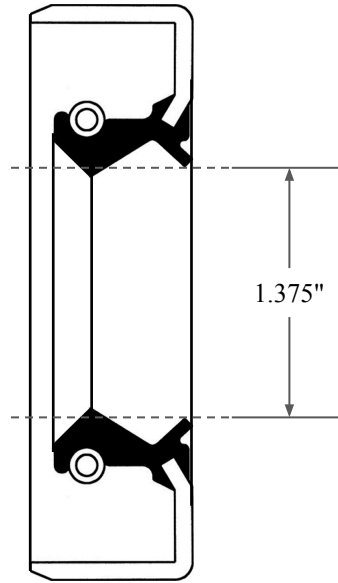

0.437"

1.375"

2.125"

 <b>GLOBAL O-RING</b> and SEAL ALL-AROUND BETTER	PART NUMBER <b>OS4668TB2</b>
14450 John F. Kennedy Blvd. Houston, TX 77032	www.globaloring.com
Information in this drawing is provided for reference only	

Inch Oil Seal - Nitrile Style TB2  
DUAL LIP W/ SPR, MTL OD