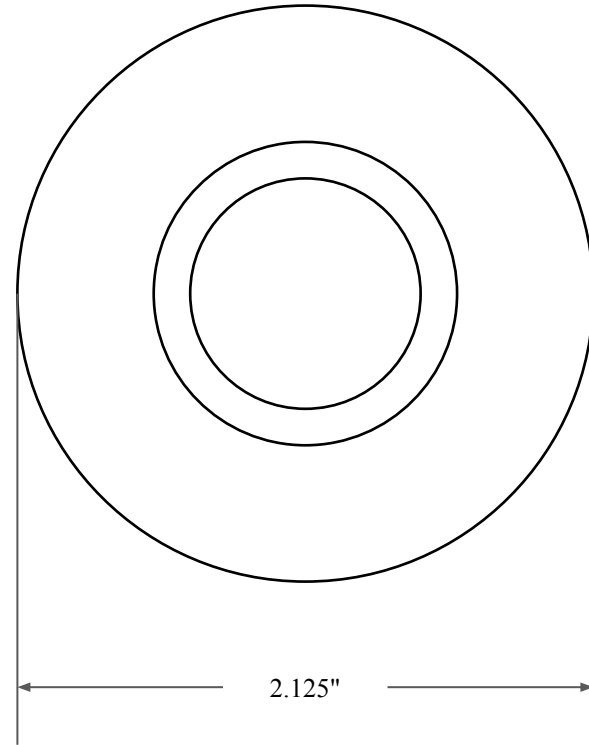

0.437"

1.375"

2.125"

 <b>GLOBAL O-RING</b> and SEAL ALL-AROUND BETTER	PART NUMBER <b>OS4668TB2</b>
14450 John F. Kennedy Blvd. Houston, TX 77032	www.globaloring.com
Information in this drawing is provided for reference only	

Inch Oil Seal - Nitrile Style TB2  
DUAL LIP W/ SPR, MTL OD