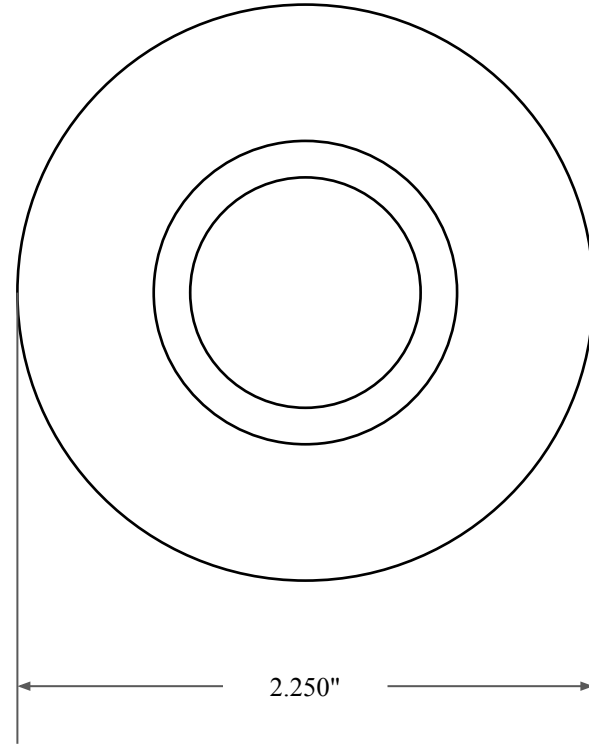

2.250"

14450 John F. Kennedy Blvd.   www.globaloring.com
Houston, TX 77032

PART NUMBER **OS4676TB2**

**Inch Oil Seal - Nitrile Style TB2
DUAL LIP W/ SPR, MTL OD**