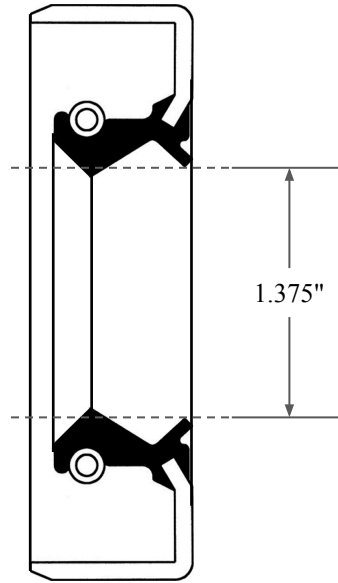

0.312"

1.375"

2.250"

14450 John F. Kennedy Blvd.   www.globaloring.com
Houston, TX 77032

PART NUMBER **OS4676TB2**

**Inch Oil Seal - Nitrile Style TB2
DUAL LIP W/ SPR, MTL OD**