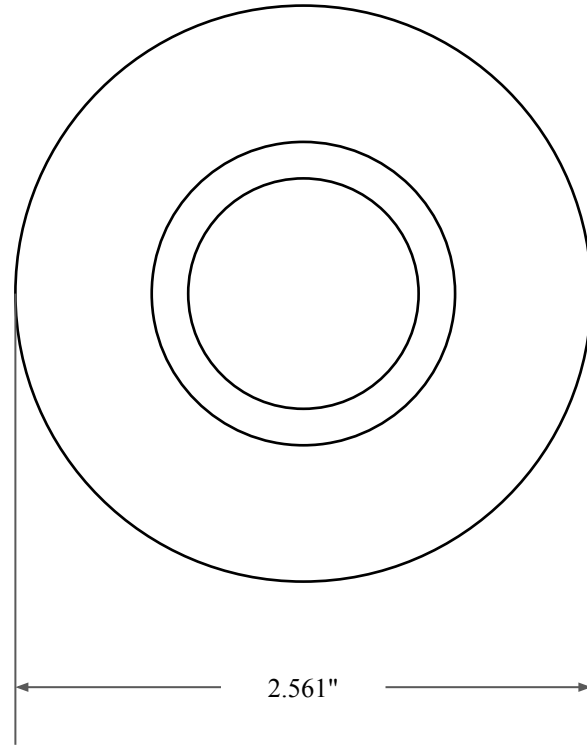

0.375"

1.375"

2.561"

 <b>GLOBAL O-RING</b> and SEAL ALL-AROUND BETTER	PART NUMBER <b>OS4715TB2</b>
14450 John F. Kennedy Blvd. Houston, TX 77032	www.globaloring.com
Information in this drawing is provided for reference only	

Inch Oil Seal - Nitrile Style TB2  
DUAL LIP W/ SPR, MTL OD