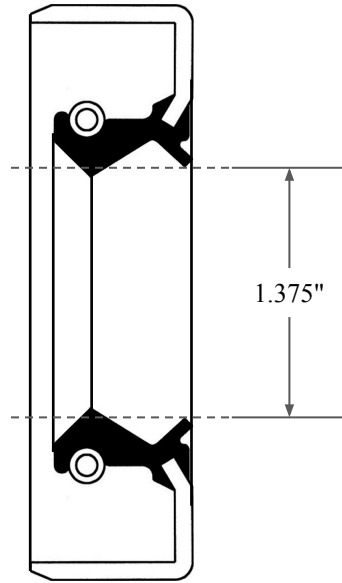

0.375"

1.375"

2.561"

 <b>GLOBAL O-RING</b> and SEAL ALL-AROUND BETTER	PART NUMBER <b>OS4715TB2</b>
14450 John F. Kennedy Blvd. Houston, TX 77032	www.globaloring.com
Information in this drawing is provided for reference only	

Inch Oil Seal - Nitrile Style TB2  
DUAL LIP W/ SPR, MTL OD