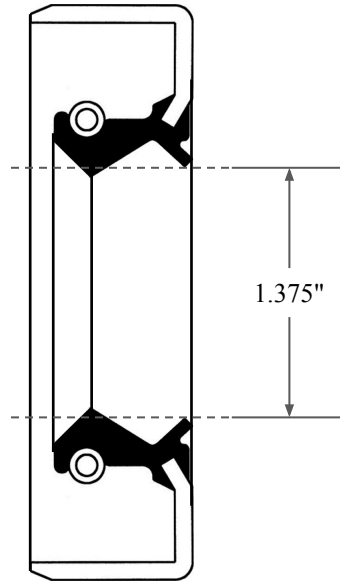

0.468"

1.375"

2.835"

14450 John F. Kennedy Blvd.
Houston, TX 77032

www.globaloring.com

PART
NUMBER

OS4735TB2

Inch Oil Seal - Nitrile Style TB2
DUAL LIP W/ SPR, MTL OD