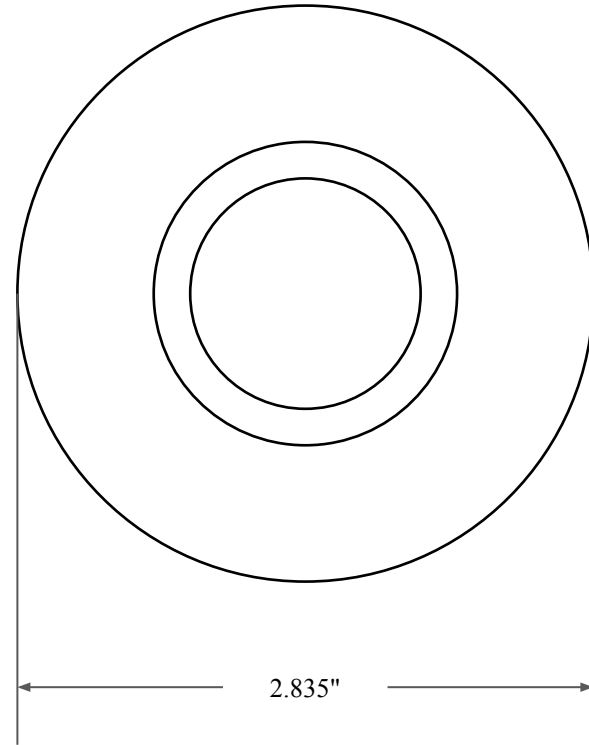

2.835"

14450 John F. Kennedy Blvd.
Houston, TX 77032

www.globaloring.com

PART
NUMBER

OS4735TB2

Inch Oil Seal - Nitrile Style TB2
DUAL LIP W/ SPR, MTL OD