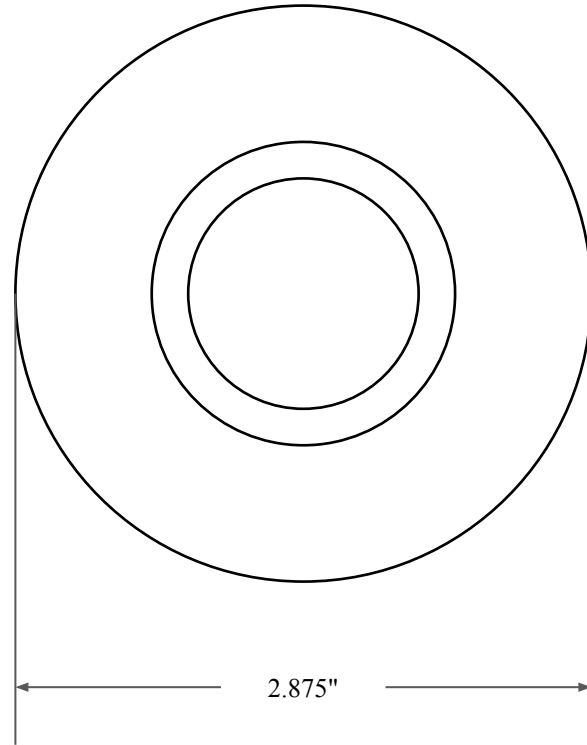

0.468"

1.375"

2.875"

 <b>GLOBAL O-RING</b> and SEAL ALL-AROUND BETTER	PART NUMBER <b>OS4737TB2</b>
14450 John F. Kennedy Blvd. Houston, TX 77032	www.globaloring.com
Information in this drawing is provided for reference only	

Inch Oil Seal - Nitrile Style TB2  
DUAL LIP W/ SPR, MTL OD