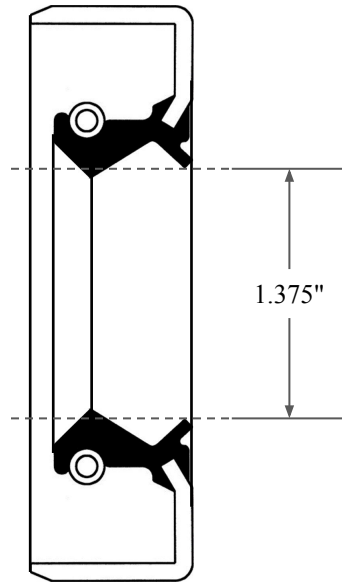

0.468"

1.375"

2.875"

 <b>GLOBAL O-RING</b> and SEAL ALL-AROUND BETTER	PART NUMBER <b>OS4737TB2</b>
14450 John F. Kennedy Blvd. Houston, TX 77032	www.globaloring.com
Information in this drawing is provided for reference only	

Inch Oil Seal - Nitrile Style TB2  
DUAL LIP W/ SPR, MTL OD