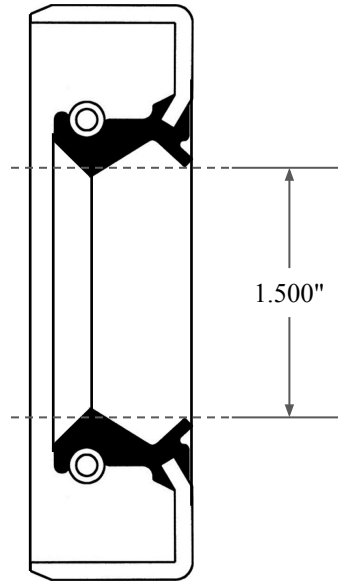

0.188"

1.500"

1.983"

 ALL-AROUND BETTER	PART NUMBER OS5333TB2
14450 John F. Kennedy Blvd. Houston, TX 77032	Inch Oil Seal - Nitrile Style TB2
Information in this drawing is provided for reference only	DUAL LIP W/ SPR, MTL OD