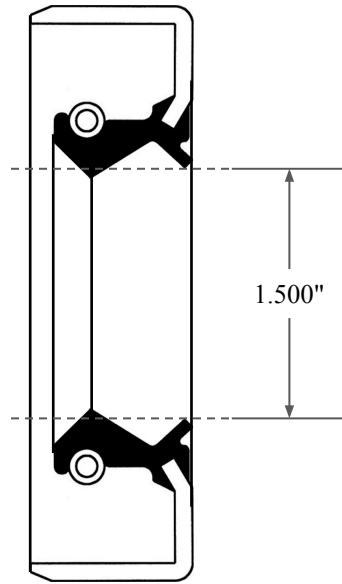

0.375"

1.500"

2.000"

 <b>GLOBAL O-RING</b> and SEAL ALL-AROUND BETTER	PART NUMBER <b>OS5351TB2</b>
14450 John F. Kennedy Blvd. Houston, TX 77032	www.globaloring.com
Information in this drawing is provided for reference only	

Inch Oil Seal - Nitrile Style TB2  
DUAL LIP W/ SPR, MTL OD