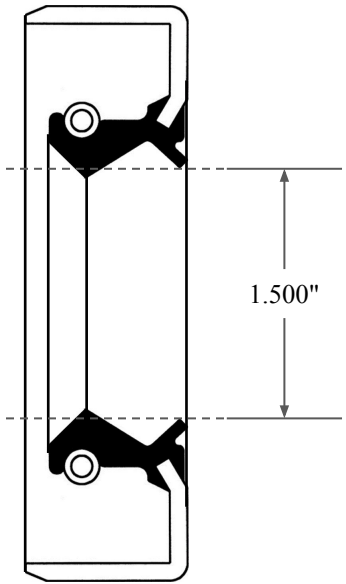

0.500"

1.500"

2.250"

 ALL-AROUND BETTER	PART NUMBER OS5395TB2
14450 John F. Kennedy Blvd. Houston, TX 77032	www.globaloring.com
Information in this drawing is provided for reference only	

Inch Oil Seal - Nitrile Style TB2
DUAL LIP W/ SPR, MTL OD