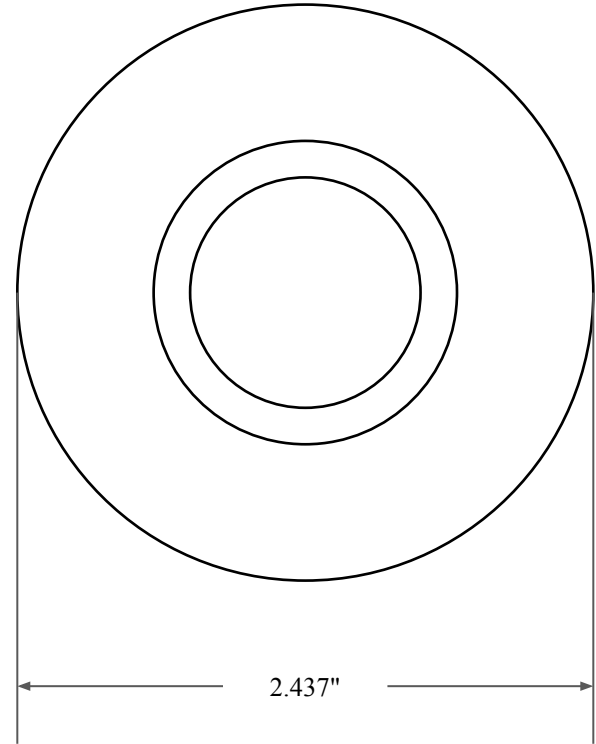

2.437"

14450 John F. Kennedy Blvd.
Houston, TX 77032

www.globaloring.com

PART
NUMBER

OS5425SB2

Inch Oil Seal - Nitrile Style SB2
SGL LIP W/ SPR, MTL OD