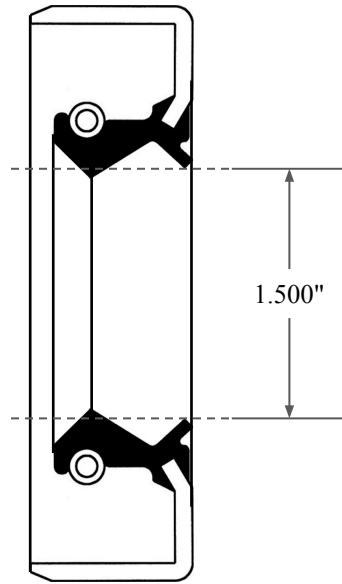

0.312"

1.500"

2.441"

14450 John F. Kennedy Blvd.
Houston, TX 77032

www.globaloring.com

PART
NUMBER

OS5430TB2

Inch Oil Seal - Nitrile Style TB2
DUAL LIP W/ SPR, MTL OD