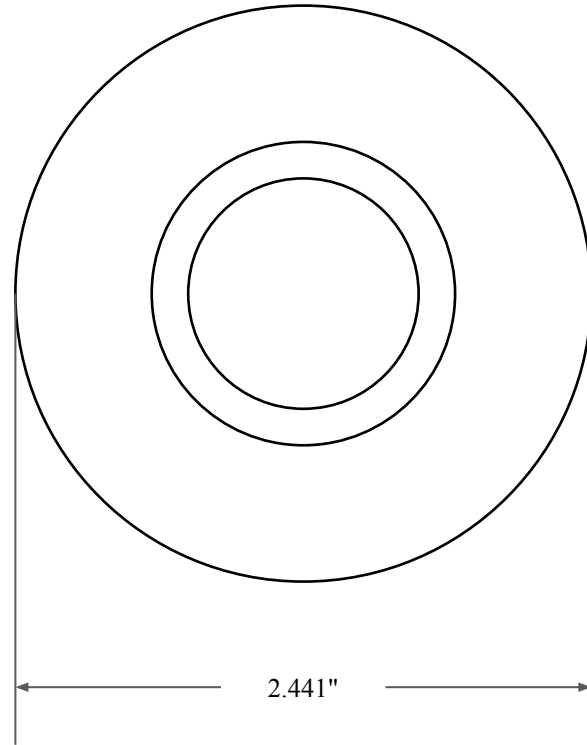

2.441"

14450 John F. Kennedy Blvd.
Houston, TX 77032

www.globaloring.com

PART
NUMBER

OS5430TB2

Inch Oil Seal - Nitrile Style TB2
DUAL LIP W/ SPR, MTL OD