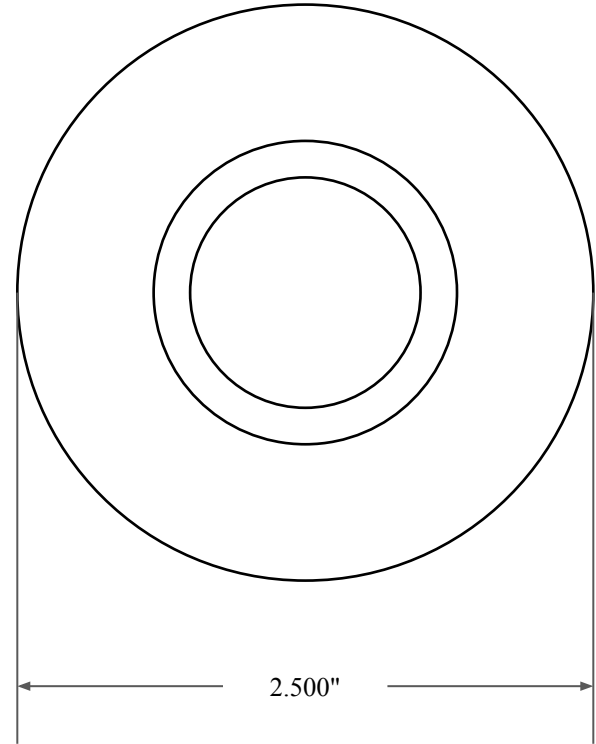

2.500"

GLOBAL O-RING
and SEAL
ALL-AROUND BETTER

14450 John F. Kennedy Blvd.
Houston, TX 77032

www.globaloring.com

PART
NUMBER

OS5435SB2

Inch Oil Seal - Nitrile Style SB2
SGL LIP W/ SPR, MTL OD