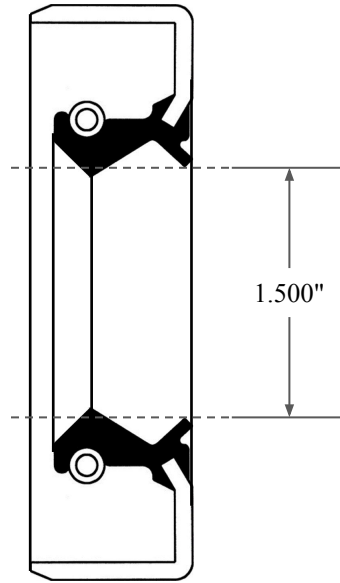

0.313"

1.500"

2.500"

14450 John F. Kennedy Blvd.
Houston, TX 77032

www.globaloring.com

PART
NUMBER

OS5436TB2

Inch Oil Seal - Nitrile Style TB2
DUAL LIP W/ SPR, MTL OD