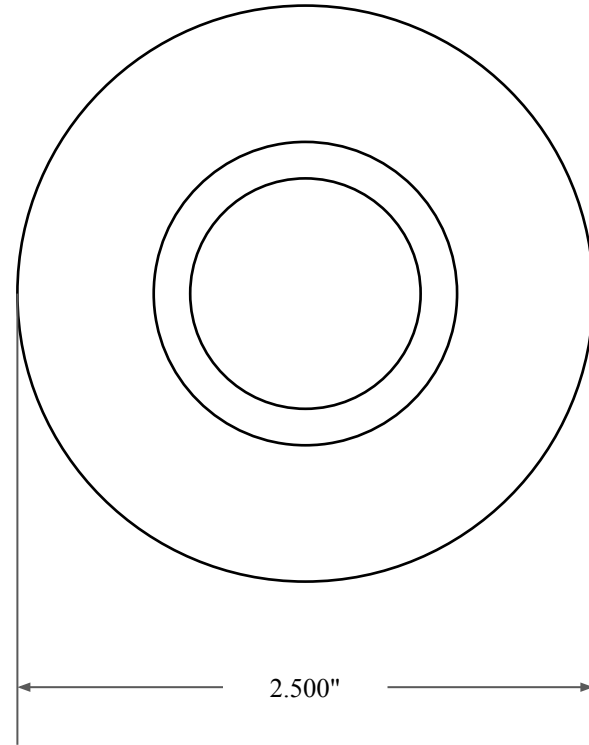

2.500"

14450 John F. Kennedy Blvd.
Houston, TX 77032

www.globaloring.com

PART
NUMBER

OS5436TB2

Inch Oil Seal - Nitrile Style TB2
DUAL LIP W/ SPR, MTL OD