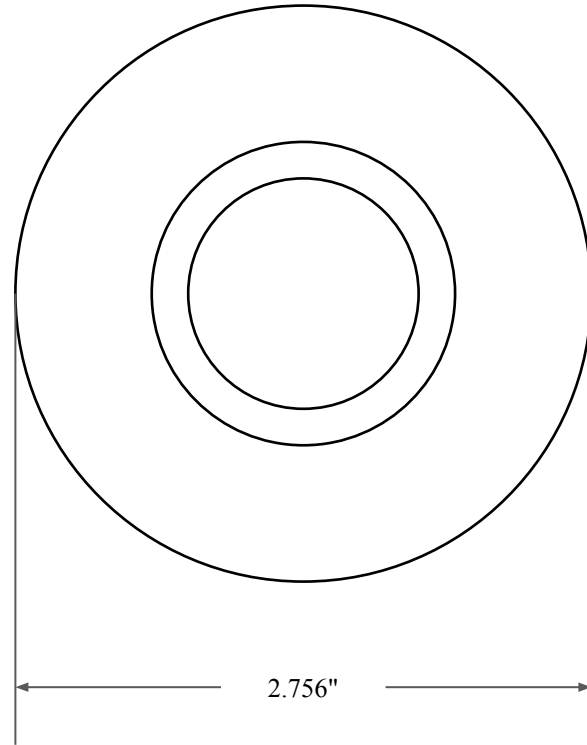

0.500"

1.500"

2.756"

 <b>GLOBAL O-RING</b> and SEAL ALL-AROUND BETTER	PART NUMBER <b>OS5475TB2</b>
14450 John F. Kennedy Blvd. Houston, TX 77032	www.globaloring.com
Information in this drawing is provided for reference only	

Inch Oil Seal - Nitrile Style TB2  
DUAL LIP W/ SPR, MTL OD