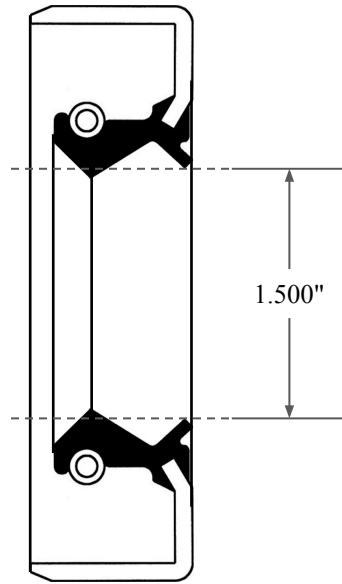

0.500"

1.500"

2.756"

 <b>GLOBAL O-RING</b> and SEAL ALL-AROUND BETTER	PART NUMBER <b>OS5475TB2</b>
14450 John F. Kennedy Blvd. Houston, TX 77032	www.globaloring.com
Information in this drawing is provided for reference only	

Inch Oil Seal - Nitrile Style TB2  
DUAL LIP W/ SPR, MTL OD