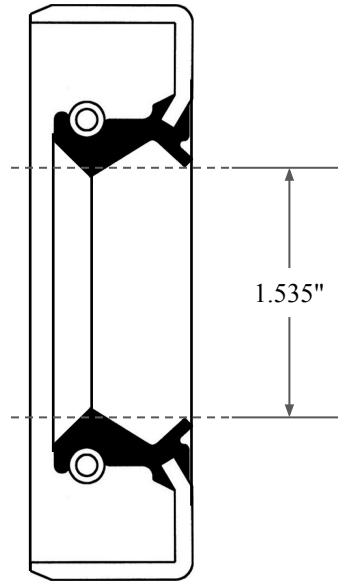

0.335"

1.535"

1.984"

 ALL-AROUND BETTER	PART NUMBER <b>OS5528TB2</b>
14450 John F. Kennedy Blvd. Houston, TX 77032	Inch Oil Seal - Nitrile Style TB2
Information in this drawing is provided for reference only	DUAL LIP W/ SPR, MTL OD