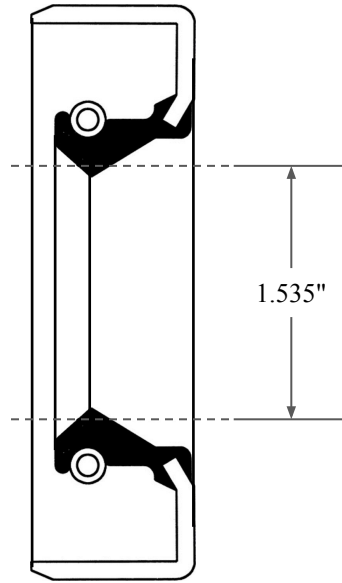

0.354"

1.535"

2.185"

14450 John F. Kennedy Blvd.   www.globaloring.com
Houston, TX 77032

PART
NUMBER

OS5542SB2

Inch Oil Seal - Nitrile Style SB2
SGL LIP W/ SPR, MTL OD