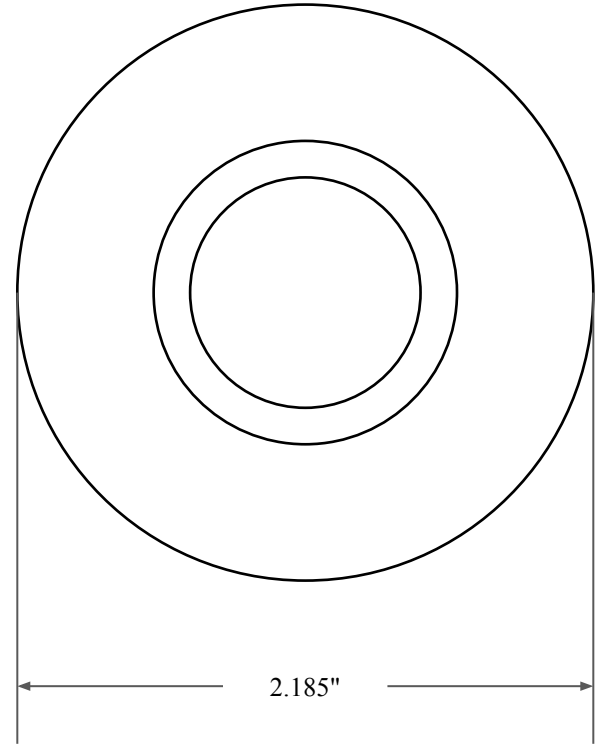

2.185"

14450 John F. Kennedy Blvd.   www.globaloring.com
Houston, TX 77032

PART
NUMBER

OS5542SB2

Inch Oil Seal - Nitrile Style SB2
SGL LIP W/ SPR, MTL OD