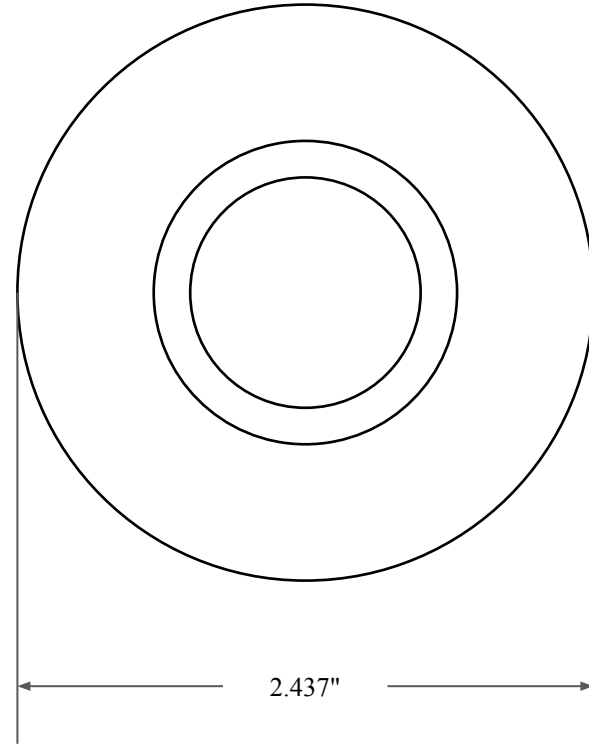

2.437"

14450 John F. Kennedy Blvd.
Houston, TX 77032

www.globaloring.com

PART
NUMBER

OS5600TB2

Inch Oil Seal - Nitrile Style TB2
DUAL LIP W/ SPR, MTL OD