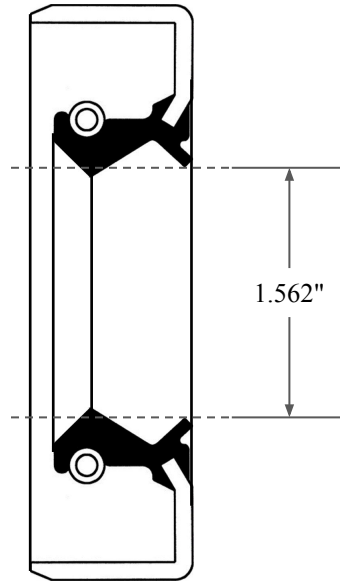

0.375"

1.562"

2.437"

14450 John F. Kennedy Blvd.
Houston, TX 77032

www.globaloring.com

PART
NUMBER

OS5600TB2

Inch Oil Seal - Nitrile Style TB2
DUAL LIP W/ SPR, MTL OD