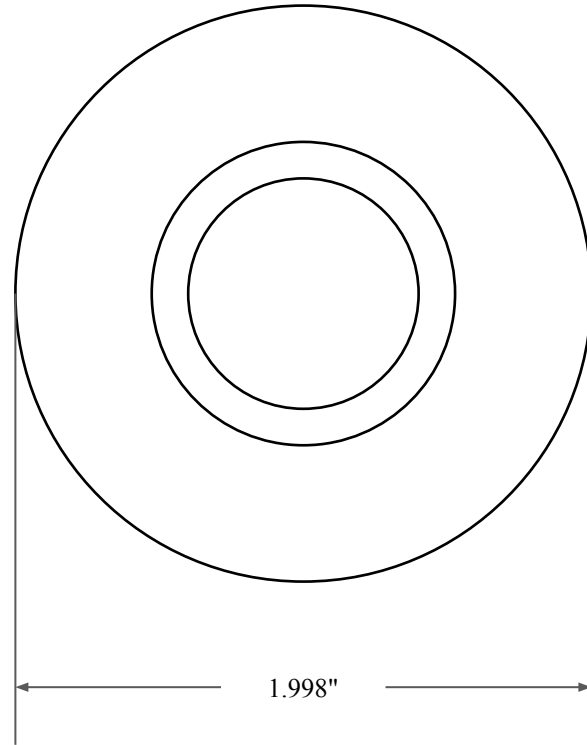

0.300"

1.618"

1.998"

 <b>GLOBAL O-RING</b> and SEAL ALL-AROUND BETTER	PART NUMBER <b>OS5925TB2</b>
14450 John F. Kennedy Blvd. Houston, TX 77032	www.globaloring.com
Information in this drawing is provided for reference only	

Inch Oil Seal - Nitrile Style TB2  
DUAL LIP W/ SPR, MTL OD