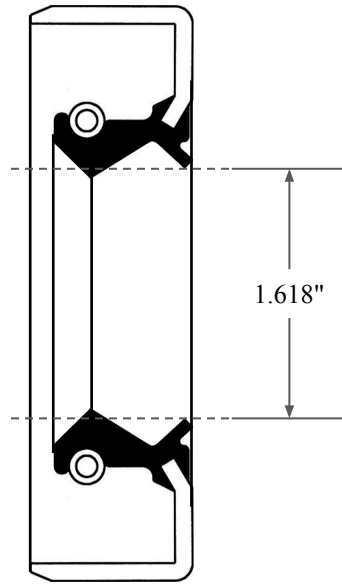

0.300"

1.618"

1.998"

 <b>GLOBAL O-RING</b> and SEAL ALL-AROUND BETTER	PART NUMBER <b>OS5925TB2</b>
14450 John F. Kennedy Blvd. Houston, TX 77032	www.globaloring.com
Information in this drawing is provided for reference only	

Inch Oil Seal - Nitrile Style TB2  
DUAL LIP W/ SPR, MTL OD