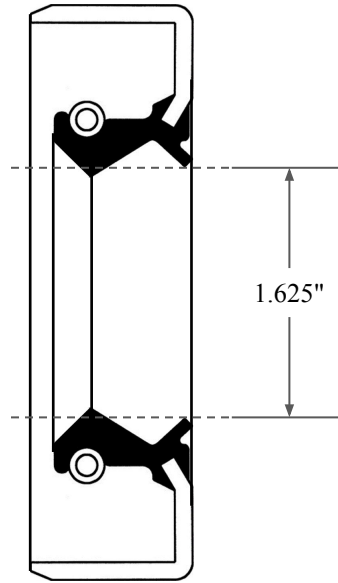

0.375"

1.625"

2.375"

14450 John F. Kennedy Blvd.
Houston, TX 77032

www.globaloring.com

PART
NUMBER

OS5978TB2

Inch Oil Seal - Nitrile Style TB2
DUAL LIP W/ SPR, MTL OD