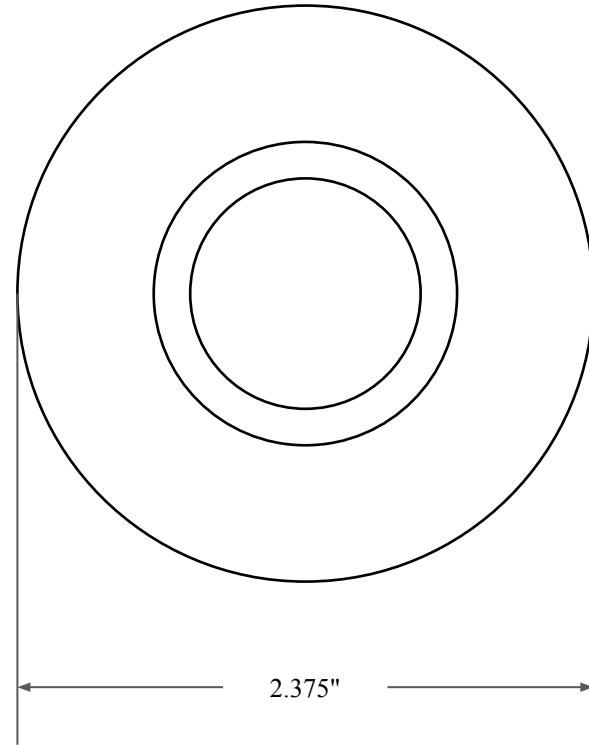

2.375"

14450 John F. Kennedy Blvd.
Houston, TX 77032

www.globaloring.com

PART
NUMBER

OS5978TB2

Inch Oil Seal - Nitrile Style TB2
DUAL LIP W/ SPR, MTL OD