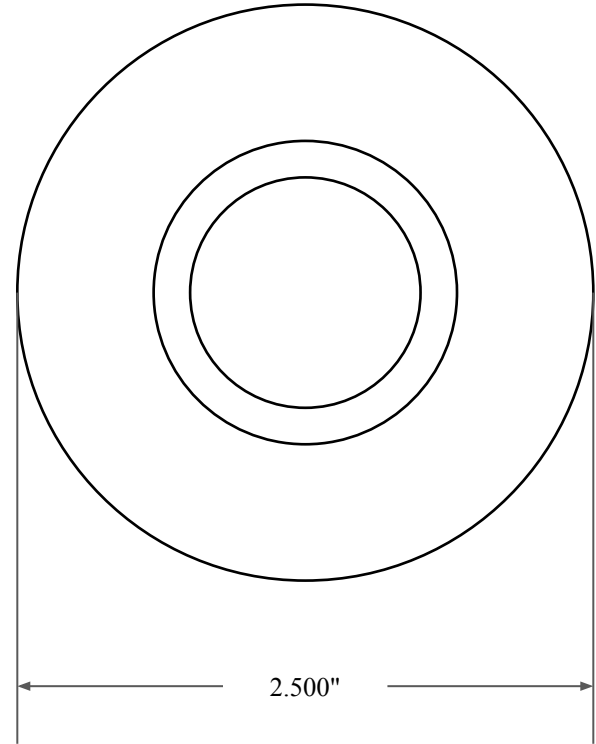

2.500"

GLOBAL O-RING
and SEAL
ALL-AROUND BETTER

14450 John F. Kennedy Blvd.
Houston, TX 77032

www.globaloring.com

PART
NUMBER

OS6000SB2

Inch Oil Seal - Nitrile Style SB2
SGL LIP W/ SPR, MTL OD