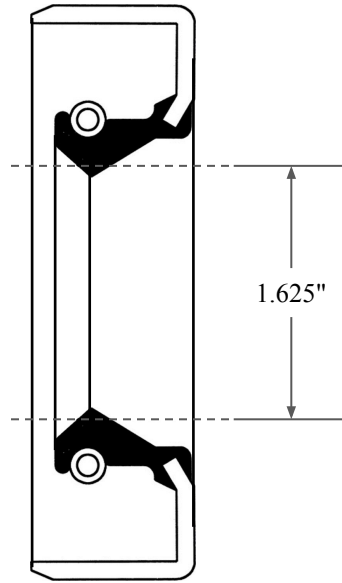

0.500"

1.625"

2.500"

GLOBAL O-RING
and SEAL
ALL-AROUND BETTER

14450 John F. Kennedy Blvd.
Houston, TX 77032

www.globaloring.com

PART
NUMBER

OS6000SB2

Inch Oil Seal - Nitrile Style SB2
SGL LIP W/ SPR, MTL OD