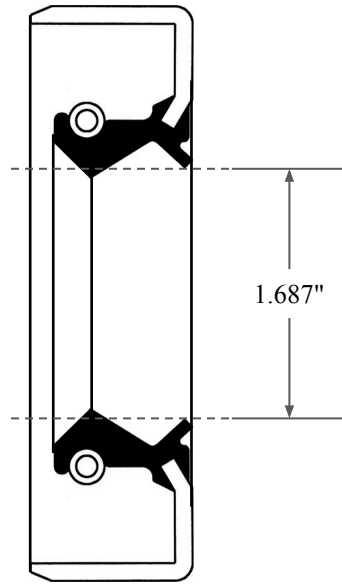

0.312"

1.687"

2.374"

 <b>GLOBAL O-RING</b> and SEAL ALL-AROUND BETTER	PART NUMBER <b>OS6200TB2</b>
14450 John F. Kennedy Blvd. Houston, TX 77032	www.globaloring.com
Information in this drawing is provided for reference only	

Inch Oil Seal - Nitrile Style TB2  
DUAL LIP W/ SPR, MTL OD