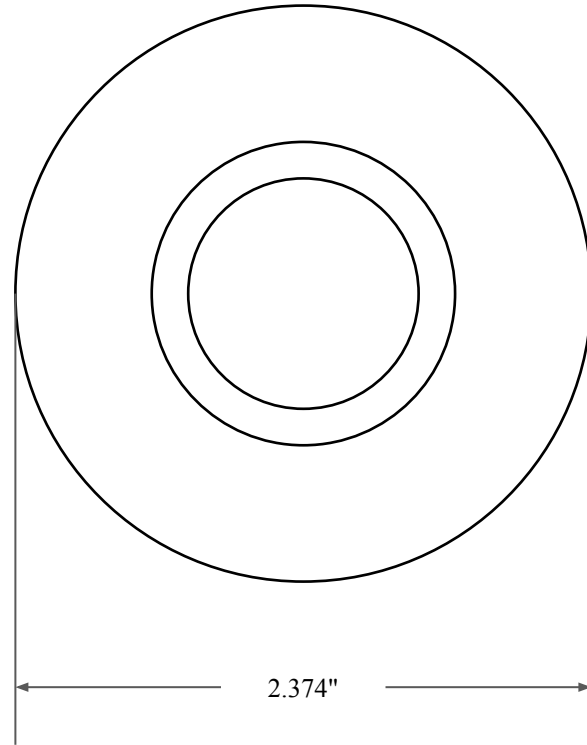

0.312"

1.687"

2.374"

 <b>GLOBAL O-RING</b> and SEAL ALL-AROUND BETTER	PART NUMBER <b>OS6200TB2</b>
14450 John F. Kennedy Blvd. Houston, TX 77032	www.globaloring.com
Information in this drawing is provided for reference only	

Inch Oil Seal - Nitrile Style TB2  
DUAL LIP W/ SPR, MTL OD