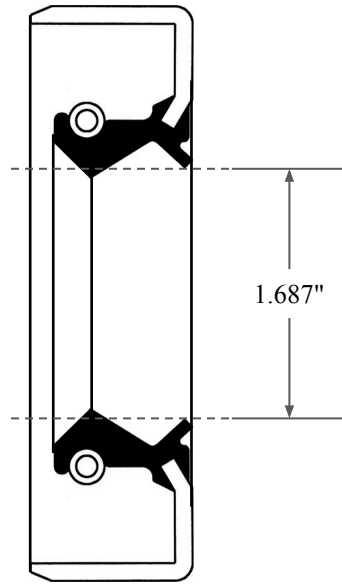

0.312"

1.687"

2.502"

 <b>GLOBAL O-RING</b> and SEAL ALL-AROUND BETTER	PART NUMBER <b>OS6206TB2</b>
14450 John F. Kennedy Blvd. Houston, TX 77032	www.globaloring.com
Information in this drawing is provided for reference only	

Inch Oil Seal - Nitrile Style TB2  
DUAL LIP W/ SPR, MTL OD