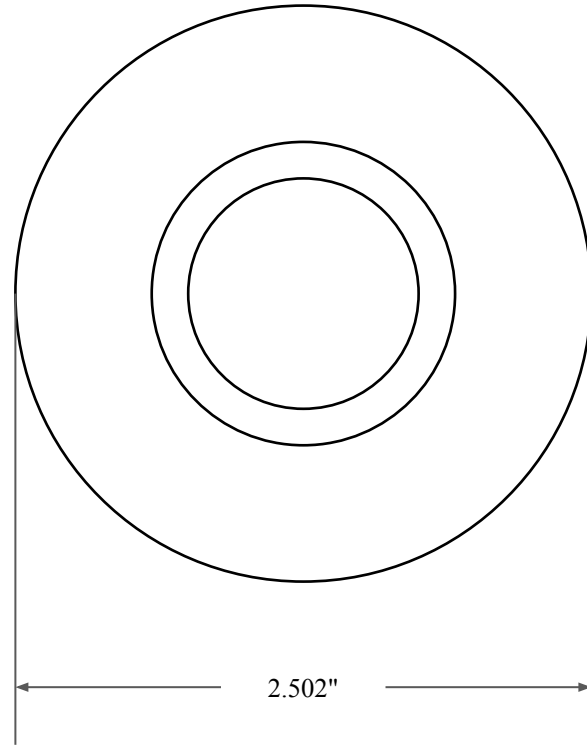

0.312"

1.687"

2.502"

 <b>GLOBAL O-RING</b> and SEAL ALL-AROUND BETTER	PART NUMBER <b>OS6206TB2</b>
14450 John F. Kennedy Blvd. Houston, TX 77032	www.globaloring.com
Information in this drawing is provided for reference only	

Inch Oil Seal - Nitrile Style TB2  
DUAL LIP W/ SPR, MTL OD