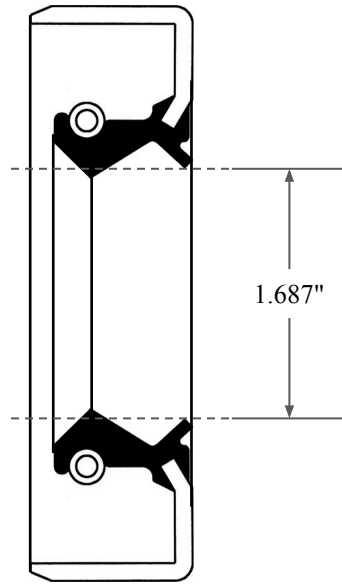

0.312"

1.687"

2.686"

 ALL-AROUND BETTER	PART NUMBER <b>OS6220TB2</b>
14450 John F. Kennedy Blvd. Houston, TX 77032	Inch Oil Seal - Nitrile Style TB2
Information in this drawing is provided for reference only	DUAL LIP W/ SPR, MTL OD