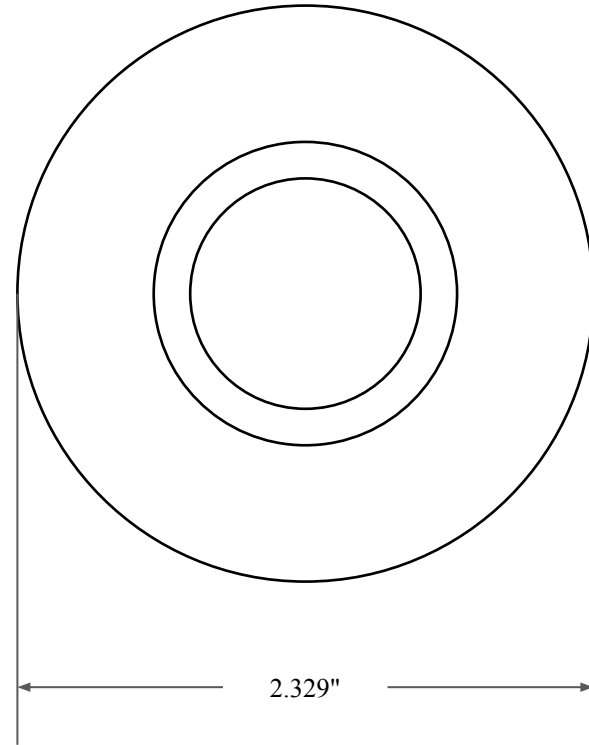

0.375"

1.703"

2.329"

 <b>GLOBAL O-RING</b> and SEAL ALL-AROUND BETTER	PART NUMBER <b>OS6338TB2</b>
14450 John F. Kennedy Blvd. Houston, TX 77032	www.globaloring.com
Information in this drawing is provided for reference only	

Inch Oil Seal - Nitrile Style TB2  
DUAL LIP W/ SPR, MTL OD