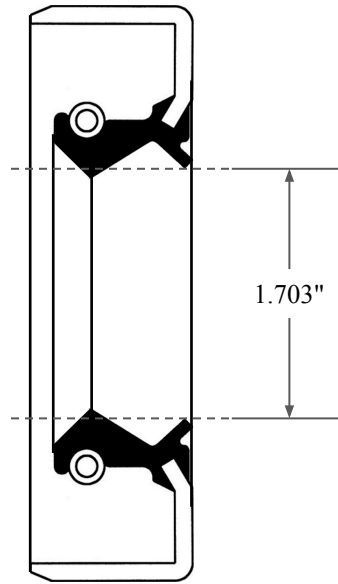

0.375"

1.703"

2.329"

 <b>GLOBAL O-RING</b> and SEAL ALL-AROUND BETTER	PART NUMBER <b>OS6338TB2</b>
14450 John F. Kennedy Blvd. Houston, TX 77032	www.globaloring.com
Information in this drawing is provided for reference only	

Inch Oil Seal - Nitrile Style TB2  
DUAL LIP W/ SPR, MTL OD