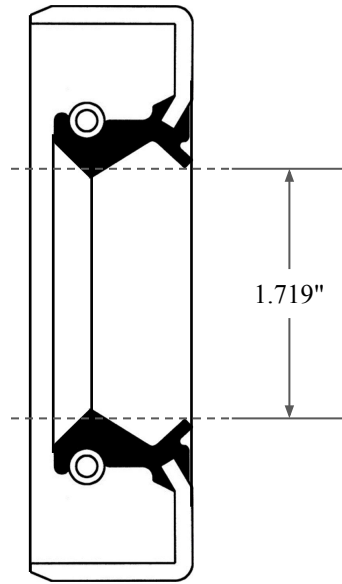

0.500"

1.719"

2.561"

 ALL-AROUND BETTER	PART NUMBER OS6355TB2
14450 John F. Kennedy Blvd. Houston, TX 77032	www.globaloring.com
Information in this drawing is provided for reference only	

Inch Oil Seal - Nitrile Style TB2
DUAL LIP W/ SPR, MTL OD