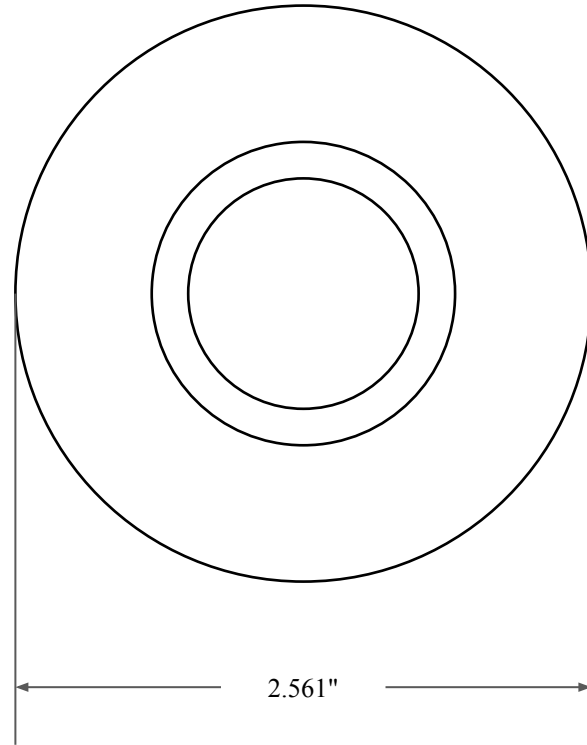

0.500"

1.719"

2.561"

 ALL-AROUND BETTER	PART NUMBER OS6355TB2
14450 John F. Kennedy Blvd. Houston, TX 77032	www.globaloring.com
Information in this drawing is provided for reference only	

Inch Oil Seal - Nitrile Style TB2
DUAL LIP W/ SPR, MTL OD