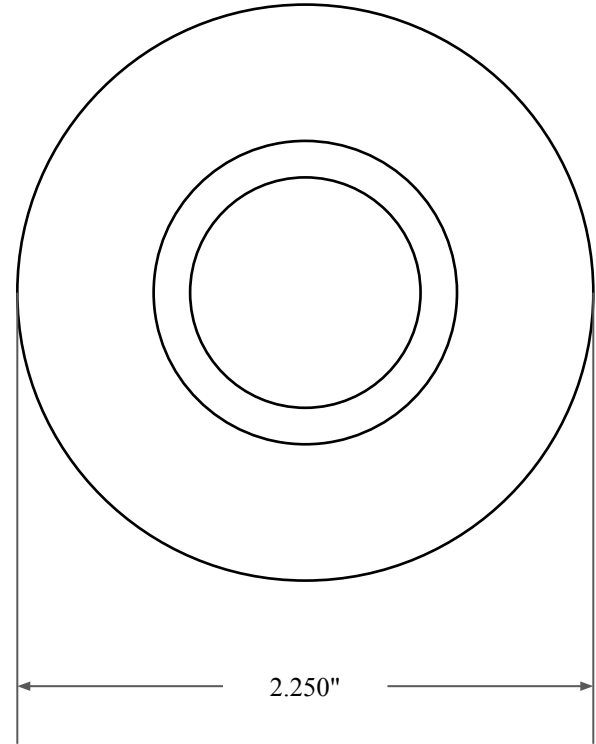

2.250"

14450 John F. Kennedy Blvd.
Houston, TX 77032

www.globaloring.com

PART
NUMBER

OS6442SB2

Inch Oil Seal - Nitrile Style SB2
SGL LIP W/ SPR, MTL OD