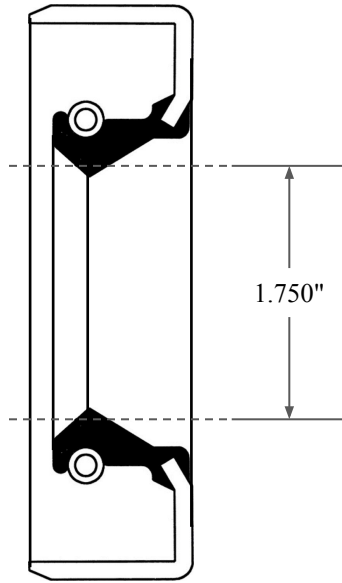

0.313"

1.750"

2.250"

14450 John F. Kennedy Blvd.
Houston, TX 77032

www.globaloring.com

PART
NUMBER

OS6442SB2

Inch Oil Seal - Nitrile Style SB2
SGL LIP W/ SPR, MTL OD