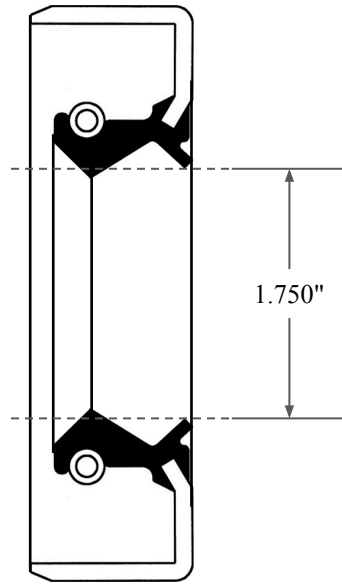

0.500"

1.750"

2.502"

14450 John F. Kennedy Blvd.
Houston, TX 77032

www.globaloring.com

PART
NUMBER

OS6502TB2

Inch Oil Seal - Nitrile Style TB2
DUAL LIP W/ SPR, MTL OD