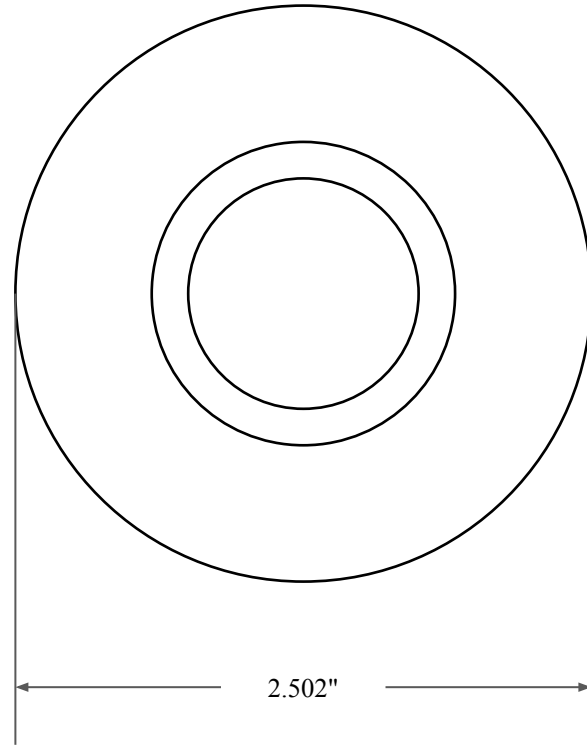

2.502"

14450 John F. Kennedy Blvd.
Houston, TX 77032

www.globaloring.com

PART
NUMBER

OS6502TB2

Inch Oil Seal - Nitrile Style TB2
DUAL LIP W/ SPR, MTL OD