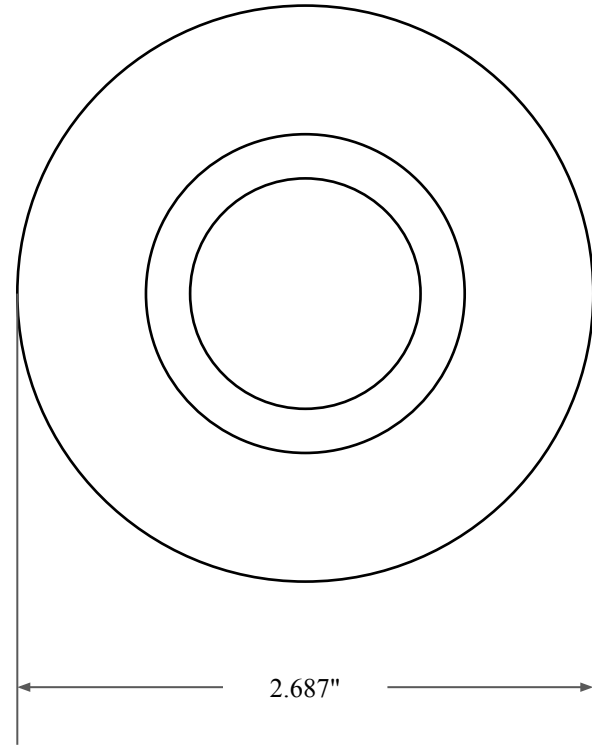

0.500"

1.750"

2.687"

|   |   |
|---|---|
|  <b>GLOBAL O-RING</b><br>and SEAL<br>ALL-AROUND BETTER | PART<br>NUMBER<br><b>OS6535TC</b>                           |
| 14450 John F. Kennedy Blvd.<br>Houston, TX 77032<br><a href="http://www.globaloring.com">www.globaloring.com</a>                            | Inch Oil Seal - Nitrile Style TC<br>DUAL LIP W/ SPR, RBR OD |
| Information in this drawing is provided for reference only  |   |