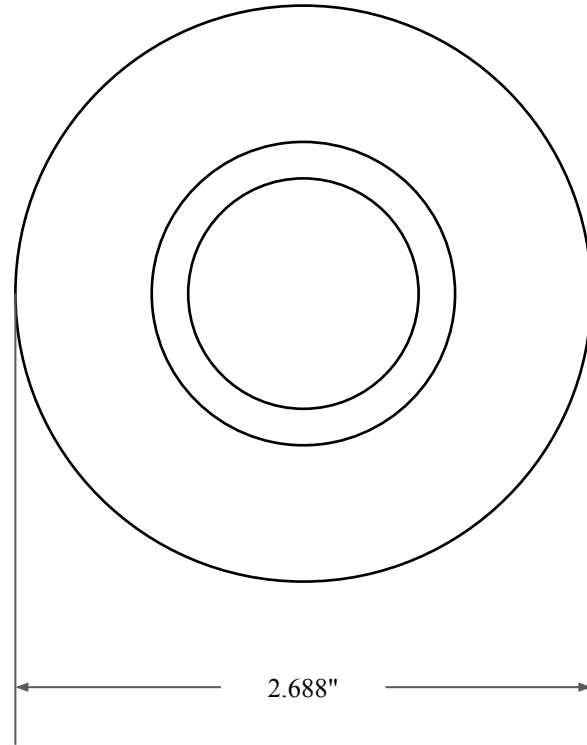

0.500"

1.750"

2.688"

 <b>GLOBAL O-RING</b> and SEAL ALL-AROUND BETTER	PART NUMBER <b>OS6539TB2</b>
14450 John F. Kennedy Blvd. Houston, TX 77032	www.globaloring.com
Information in this drawing is provided for reference only	

Inch Oil Seal - Nitrile Style TB2  
DUAL LIP W/ SPR, MTL OD