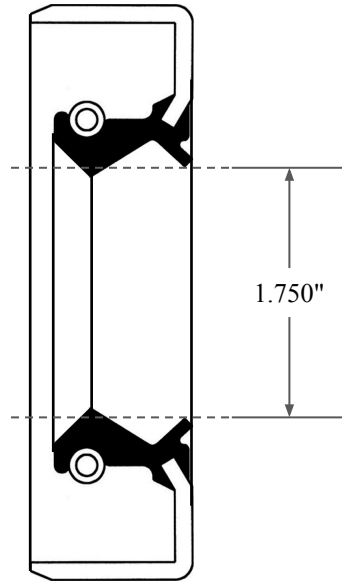

0.500"

1.750"

2.688"

 <b>GLOBAL O-RING</b> and SEAL ALL-AROUND BETTER	PART NUMBER <b>OS6539TB2</b>
14450 John F. Kennedy Blvd. Houston, TX 77032	www.globaloring.com
Information in this drawing is provided for reference only	

Inch Oil Seal - Nitrile Style TB2  
DUAL LIP W/ SPR, MTL OD