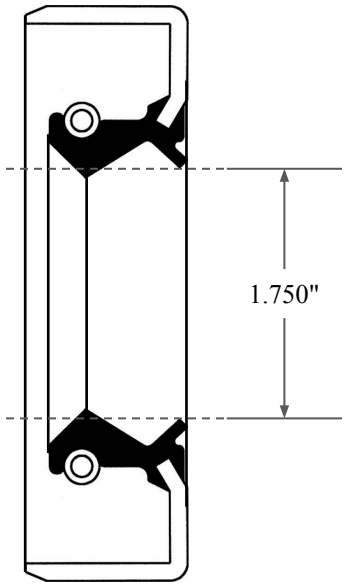

0.312"

1.750"

2.750"

 <p>GLOBAL O-RING and SEAL ALL-AROUND BETTER</p>	PART NUMBER OS6550TB2
14450 John F. Kennedy Blvd. Houston, TX 77032	www.globaloring.com
Information in this drawing is provided for reference only	

Inch Oil Seal - Nitrile Style TB2
DUAL LIP W/ SPR, MTL OD