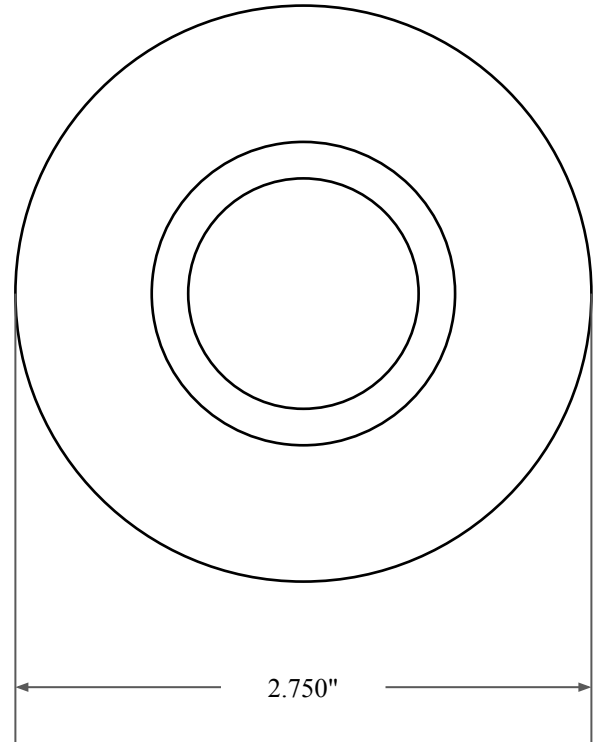

0.312"

1.750"

2.750"

 <p>GLOBAL O-RING and SEAL ALL-AROUND BETTER</p>	PART NUMBER OS6550TB2
14450 John F. Kennedy Blvd. Houston, TX 77032	www.globaloring.com
Information in this drawing is provided for reference only	

Inch Oil Seal - Nitrile Style TB2
DUAL LIP W/ SPR, MTL OD