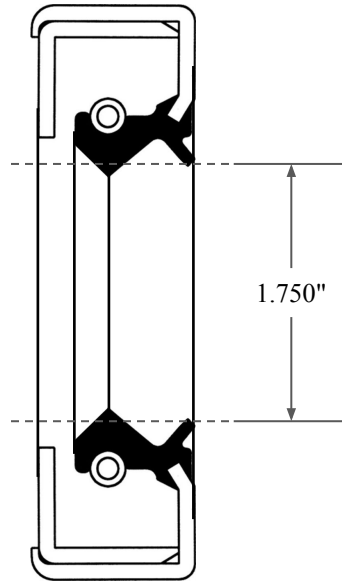

0.500"

1.750"

2.750"

 <p><b>GLOBAL O-RING</b> and SEAL ALL-AROUND BETTER</p>	PART NUMBER <b>OS6556TA2</b>
14450 John F. Kennedy Blvd. Houston, TX 77032	Inch Oil Seal - Nitrile Style 1A2 DUAL LIP W/ SPR, MTL OD W/ RFG
Information in this drawing is provided for reference only	

PLATE