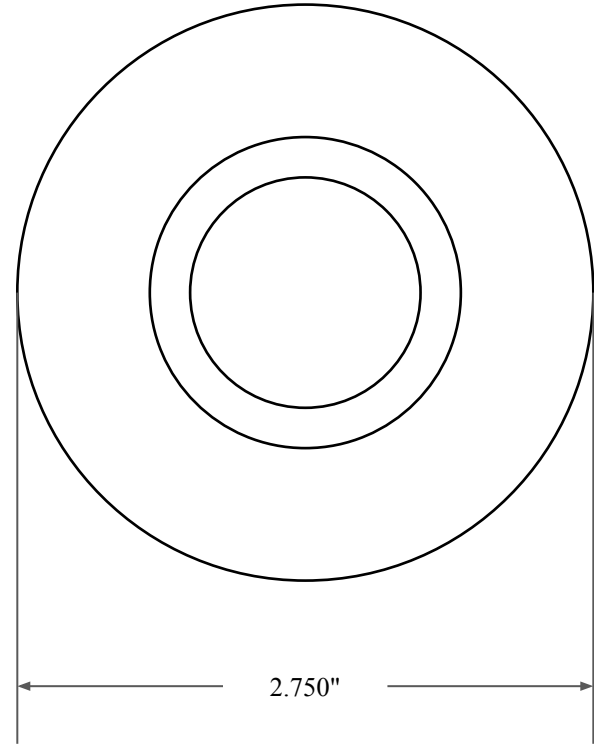

0.500"

1.750"

2.750"

 <p><b>GLOBAL O-RING</b> and SEAL ALL-AROUND BETTER</p>	PART NUMBER <b>OS6556TA2</b>
14450 John F. Kennedy Blvd. Houston, TX 77032	Inch Oil Seal - Nitrile Style 1A2 DUAL LIP W/ SPR, MTL OD W/ RFG
Information in this drawing is provided for reference only	

PLATE