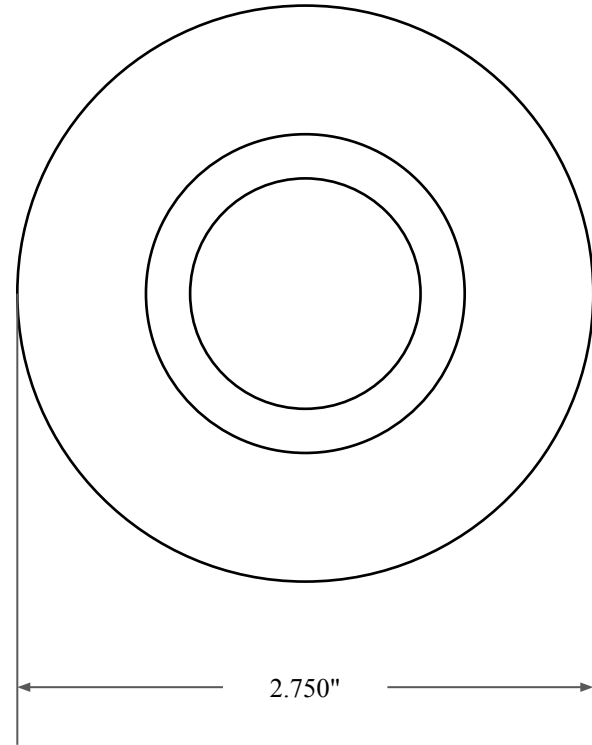

0.500"

1.750"

2.750"

|   |                                |
|---|--------------------------------|
|  <b>GLOBAL O-RING</b><br>and SEAL<br>ALL-AROUND BETTER | PART NUMBER<br><b>OS6556TC</b> |
| 14450 John F. Kennedy Blvd.<br>Houston, TX 77032  | www.globaloring.com            |
| Information in this drawing is provided for reference only  |                                |

Inch Oil Seal - Nitrile Style TC  
DUAL LIP W/ SPR, RBR OD