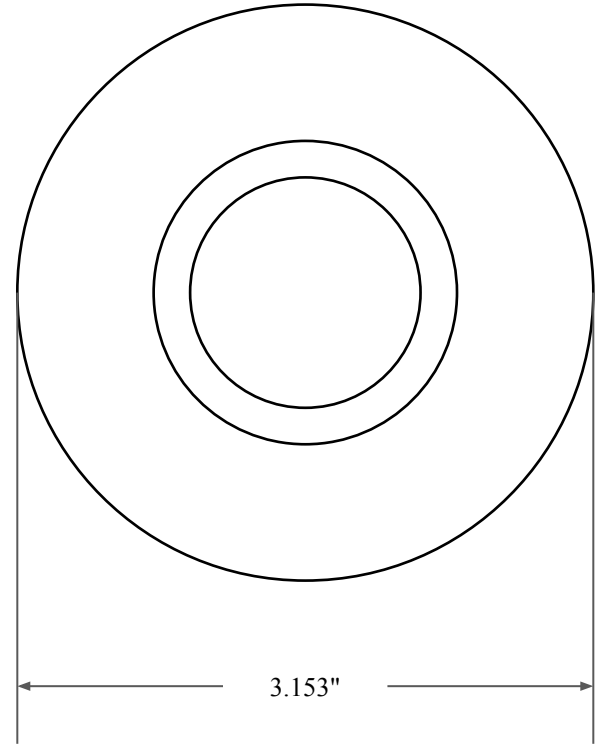

3.153"

14450 John F. Kennedy Blvd.
Houston, TX 77032

www.globaloring.com

PART
NUMBER

OS6588SB2

Inch Oil Seal - Nitrile Style SB2
SGL LIP W/ SPR, MTL OD