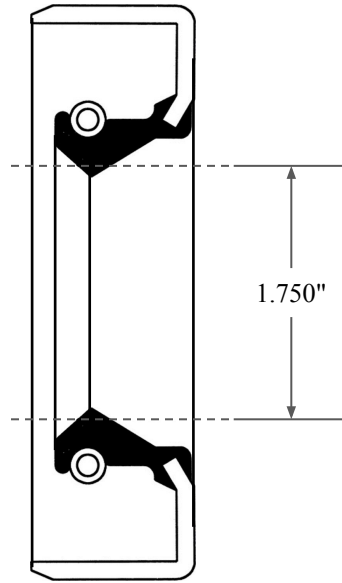

0.312"

1.750"

3.153"

14450 John F. Kennedy Blvd.
Houston, TX 77032

www.globaloring.com

PART
NUMBER

OS6588SB2

Inch Oil Seal - Nitrile Style SB2
SGL LIP W/ SPR, MTL OD