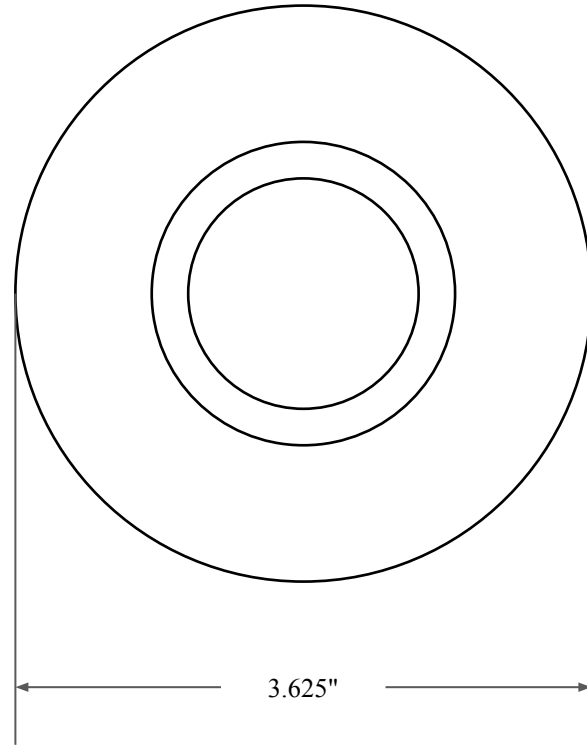

0.500"

1.750"

3.625"

 GLOBAL O-RING and SEAL ALL-AROUND BETTER	PART NUMBER OS6608TB2
14450 John F. Kennedy Blvd. Houston, TX 77032	www.globaloring.com
Information in this drawing is provided for reference only	

Inch Oil Seal - Nitrile Style TB2
DUAL LIP W/ SPR, MTL OD