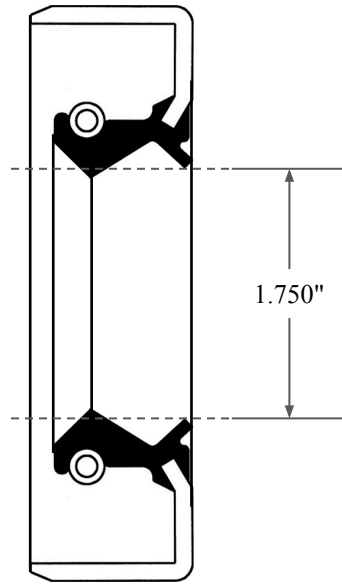

0.500"

1.750"

3.625"

 GLOBAL O-RING and SEAL ALL-AROUND BETTER	PART NUMBER OS6608TB2
14450 John F. Kennedy Blvd. Houston, TX 77032	www.globaloring.com
Information in this drawing is provided for reference only	

Inch Oil Seal - Nitrile Style TB2
DUAL LIP W/ SPR, MTL OD