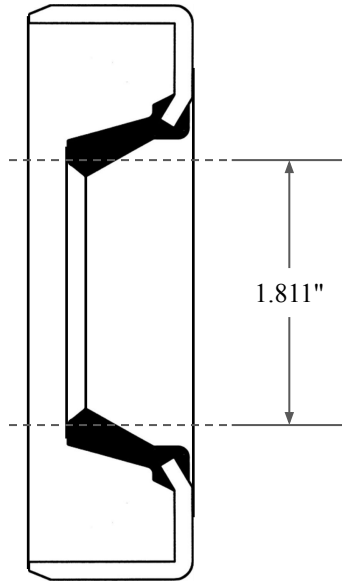

0.437"

1.811"

2.327"

 ALL-AROUND BETTER	PART NUMBER OS6816VB2
14450 John F. Kennedy Blvd. Houston, TX 77032	Inch Oil Seal - Nitrile Style VB2 SGL LIP NO SPR, MTL OD
Information in this drawing is provided for reference only	