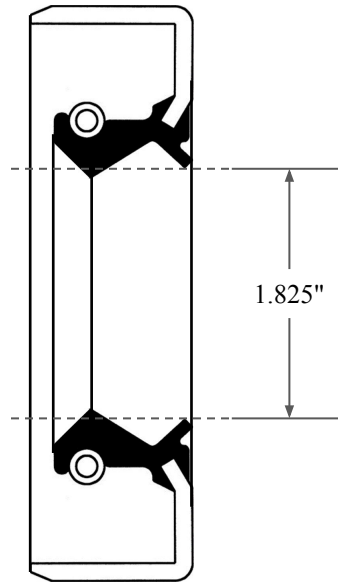

0.468"

1.825"

2.750"

14450 John F. Kennedy Blvd.
Houston, TX 77032

www.globaloring.com

PART
NUMBER

OS6895TB2

Inch Oil Seal - Nitrile Style TB2
DUAL LIP W/ SPR, MTL OD