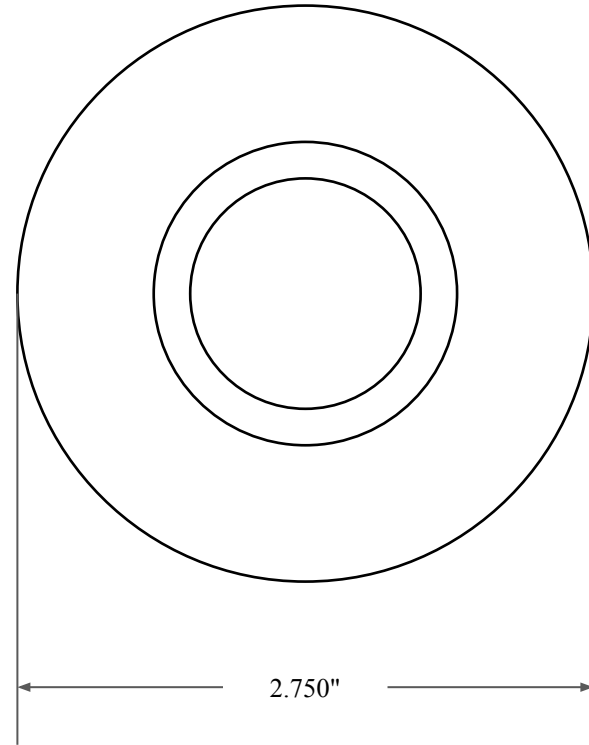

2.750"

14450 John F. Kennedy Blvd.
Houston, TX 77032

www.globaloring.com

PART
NUMBER

OS6895TB2

Inch Oil Seal - Nitrile Style TB2
DUAL LIP W/ SPR, MTL OD