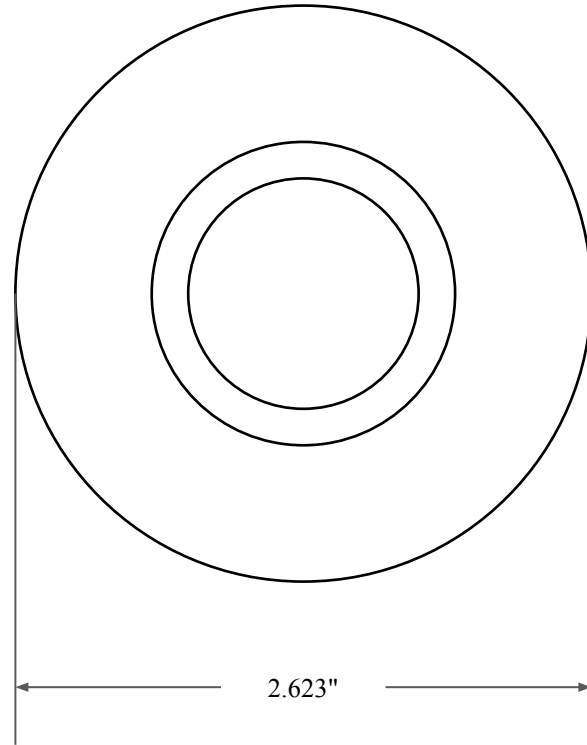

0.375"

1.843"

2.623"

 <b>GLOBAL O-RING</b> and SEAL ALL-AROUND BETTER	PART NUMBER <b>OS6901TB2</b>
14450 John F. Kennedy Blvd. Houston, TX 77032	www.globaloring.com
Information in this drawing is provided for reference only	
<b>Inch Oil Seal - Nitrile Style TB2 DUAL LIP W/ SPR, MTL OD</b>	