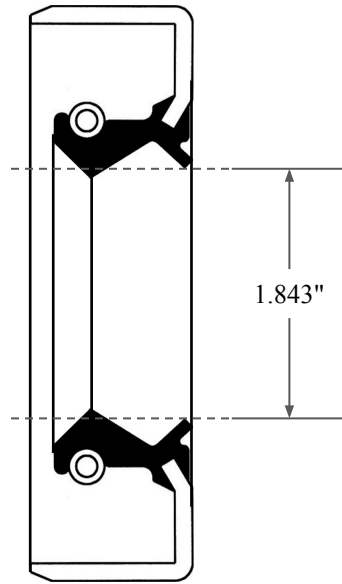

0.375"

1.843"

2.623"

 <b>GLOBAL O-RING</b> and SEAL ALL-AROUND BETTER	PART NUMBER <b>OS6901TB2</b>
14450 John F. Kennedy Blvd. Houston, TX 77032	www.globaloring.com
Information in this drawing is provided for reference only	
<b>Inch Oil Seal - Nitrile Style TB2 DUAL LIP W/ SPR, MTL OD</b>	