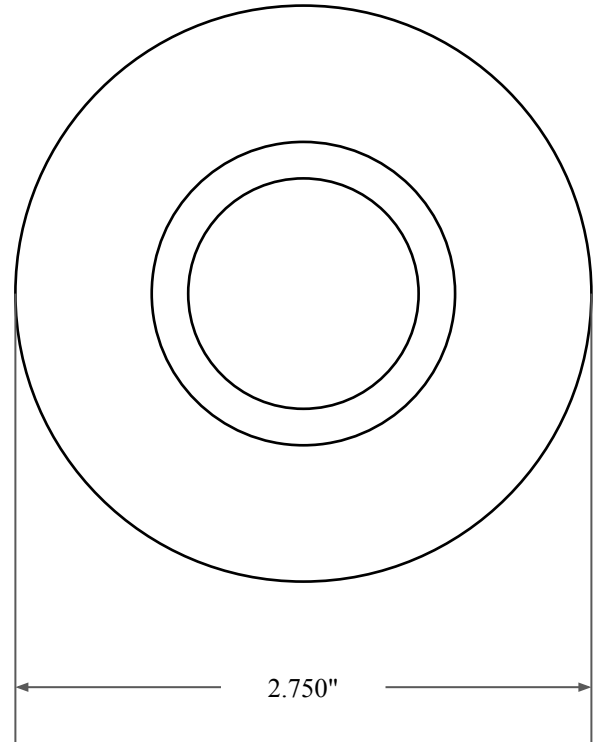

0.375"

1.843"

2.750"

 ALL-AROUND BETTER	PART NUMBER <b>OS6902TB2</b>
14450 John F. Kennedy Blvd. Houston, TX 77032	www.globaloring.com
Information in this drawing is provided for reference only	

Inch Oil Seal - Nitrile Style TB2  
DUAL LIP W/ SPR, MTL OD