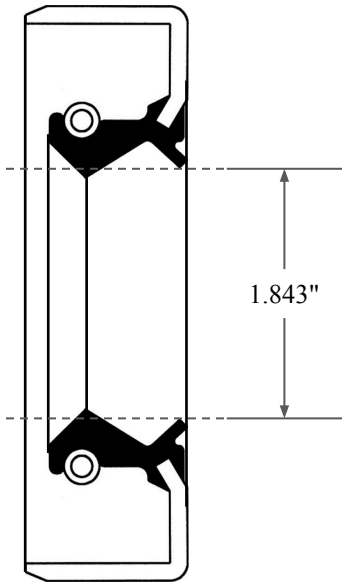

0.375"

1.843"

2.750"

 ALL-AROUND BETTER	PART NUMBER <b>OS6902TB2</b>
14450 John F. Kennedy Blvd. Houston, TX 77032	www.globaloring.com
Information in this drawing is provided for reference only	

Inch Oil Seal - Nitrile Style TB2  
DUAL LIP W/ SPR, MTL OD