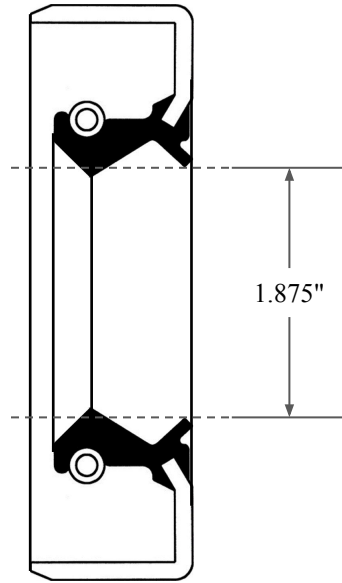

0.312"

1.875"

2.623"

 <p>GLOBAL O-RING and SEAL ALL-AROUND BETTER</p>	PART NUMBER OS7006TB2
14450 John F. Kennedy Blvd. Houston, TX 77032	www.globaloring.com
Information in this drawing is provided for reference only	

Inch Oil Seal - Nitrile Style TB2
DUAL LIP W/ SPR, MTL OD