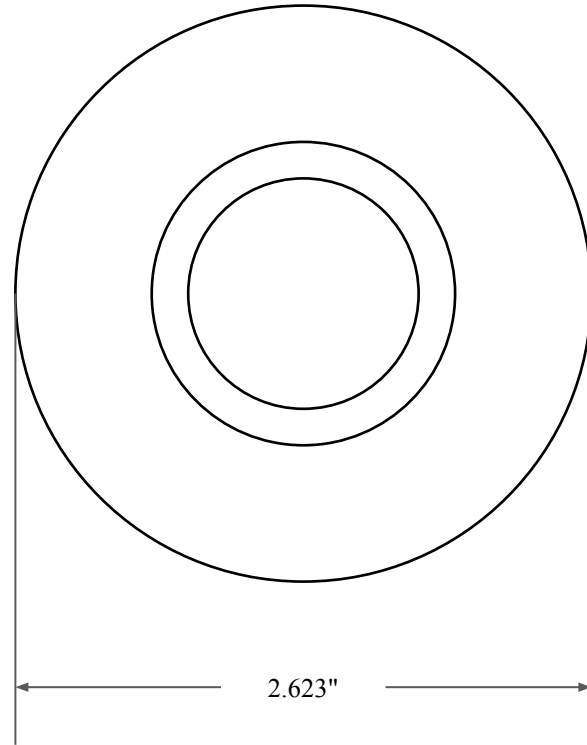

0.312"

1.875"

2.623"

 <p>GLOBAL O-RING and SEAL ALL-AROUND BETTER</p>	PART NUMBER OS7006TB2
14450 John F. Kennedy Blvd. Houston, TX 77032	www.globaloring.com
Information in this drawing is provided for reference only	

Inch Oil Seal - Nitrile Style TB2
DUAL LIP W/ SPR, MTL OD