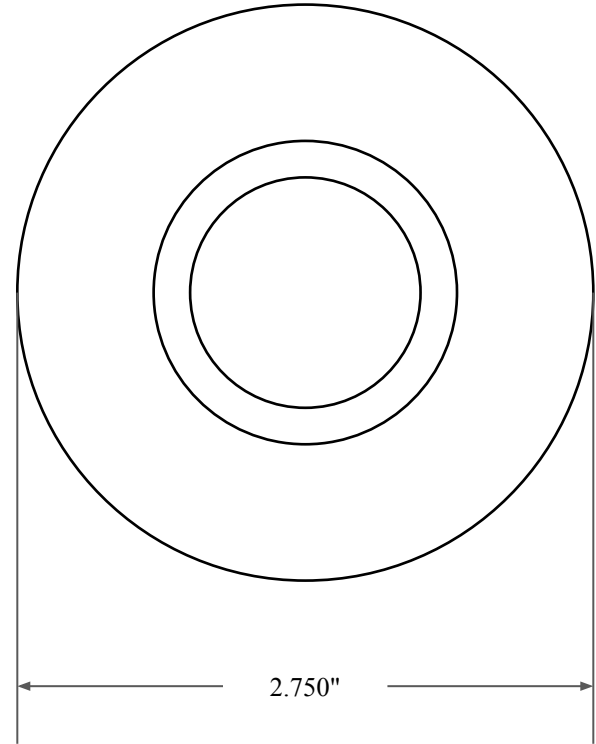

2.750"

14450 John F. Kennedy Blvd.
Houston, TX 77032

www.globaloring.com

PART
NUMBER

OS7028SB2

Inch Oil Seal - Nitrile Style SB2
SGL LIP W/ SPR, MTL OD