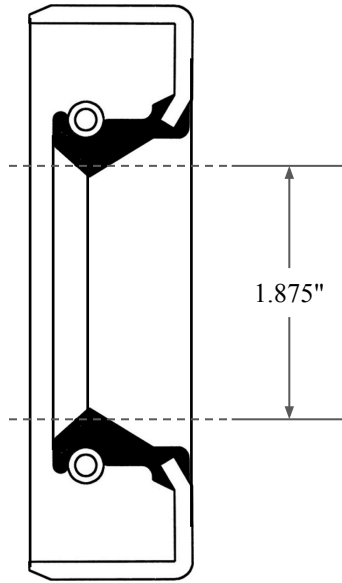

0.375"

1.875"

2.750"

14450 John F. Kennedy Blvd.
Houston, TX 77032

www.globaloring.com

PART
NUMBER

OS7028SB2

Inch Oil Seal - Nitrile Style SB2
SGL LIP W/ SPR, MTL OD