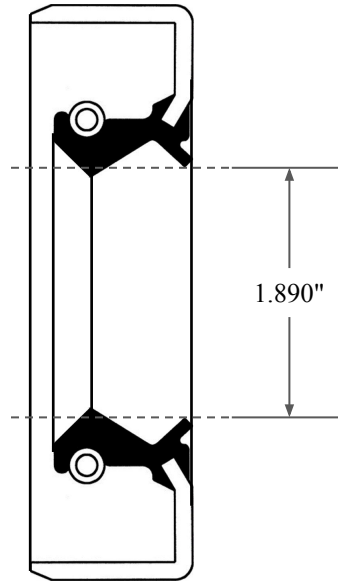

0.374"

1.890"

2.756"

 <b>GLOBAL O-RING</b> and SEAL ALL-AROUND BETTER	PART NUMBER <b>OS7150TB2</b>
14450 John F. Kennedy Blvd. Houston, TX 77032	Inch Oil Seal - Nitrile Style TB2
Information in this drawing is provided for reference only	DUAL LIP W/ SPR, MTL OD