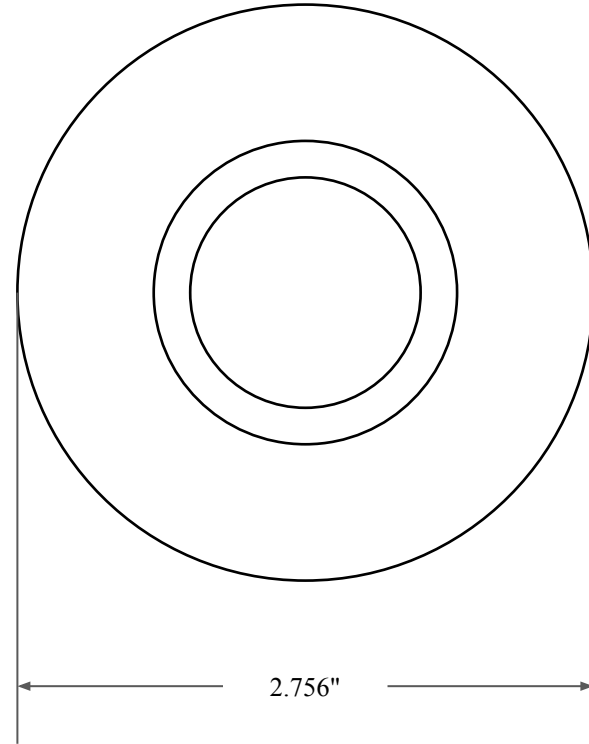

0.374"

1.890"

2.756"

 <b>GLOBAL O-RING</b> and SEAL ALL-AROUND BETTER	PART NUMBER <b>OS7150TB2</b>
14450 John F. Kennedy Blvd. Houston, TX 77032	Inch Oil Seal - Nitrile Style TB2
Information in this drawing is provided for reference only	DUAL LIP W/ SPR, MTL OD