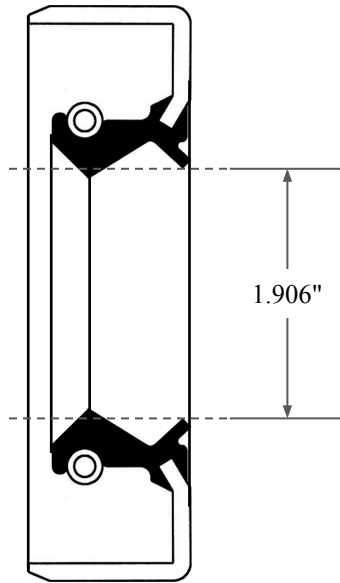

0.500"

1.906"

3.000"

14450 John F. Kennedy Blvd.
Houston, TX 77032

www.globaloring.com

PART
NUMBER

OS7208TB2

Inch Oil Seal - Nitrile Style TB2
DUAL LIP W/ SPR, MTL OD