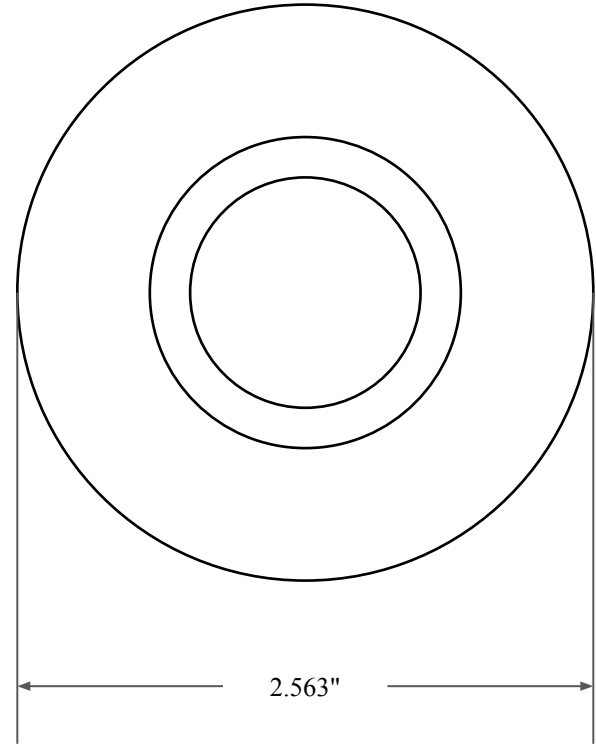

0.250"

2.000"

2.563"

 <b>GLOBAL O-RING</b> and SEAL ALL-AROUND BETTER	PART NUMBER <b>OS7563KB2</b>
14450 John F. Kennedy Blvd. Houston, TX 77032	www.globaloring.com
Information in this drawing is provided for reference only	

Inch Oil Seal - Nitrile Style KB2  
DUAL LIP NO SPR, MTL OD