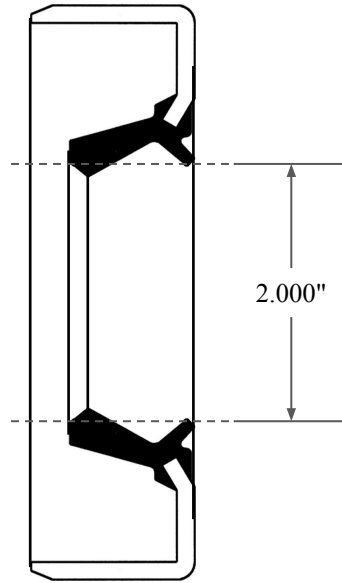

0.250"

2.000"

2.563"

 <b>GLOBAL O-RING</b> and SEAL ALL-AROUND BETTER	PART NUMBER <b>OS7563KB2</b>
14450 John F. Kennedy Blvd. Houston, TX 77032	www.globaloring.com
Information in this drawing is provided for reference only	

Inch Oil Seal - Nitrile Style KB2  
DUAL LIP NO SPR, MTL OD